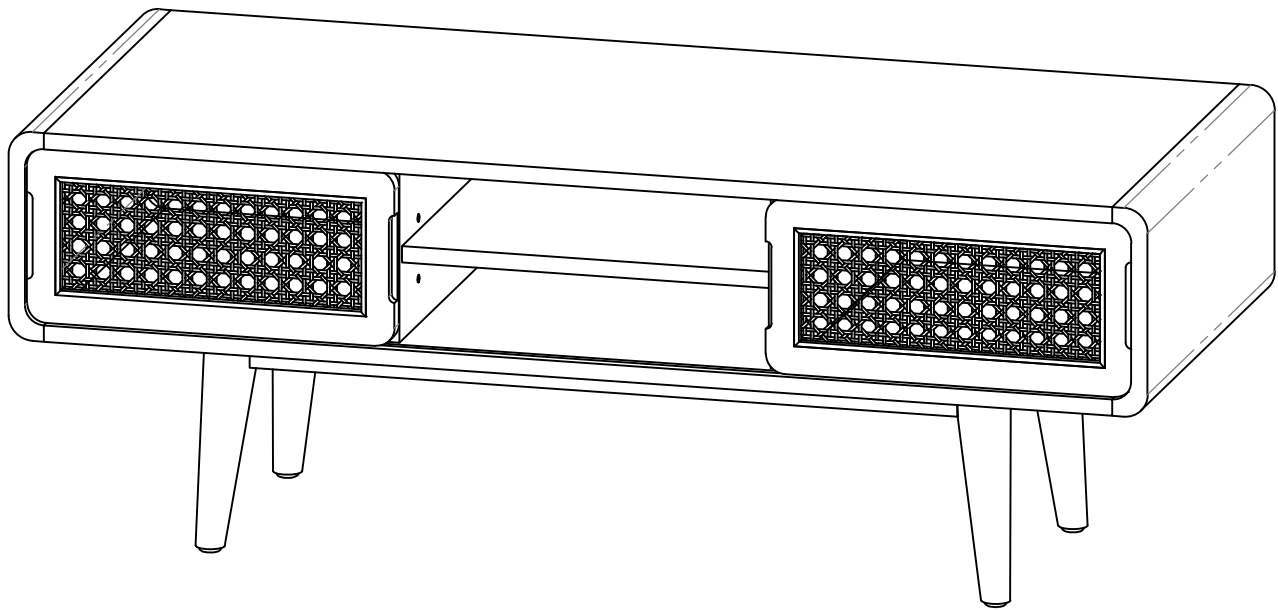

Boraam Industries

ASSEMBLY INSTRUCTIONS

SKU: 33412 | CAMBRIA COFFEE TABLE

Have questions about assembling your item?

Items or parts damaged?

Missing a part?

We're here to help! (Monday-Friday from 9am-5pm CST)