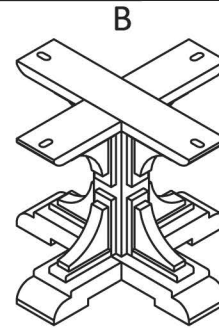

MAAYA HOME

SERRANO DINING TABLE

Assembly Instructions

17215

- . Tools Included
- . Do not throw away packaging materials until assembly is complete
- . Assemble this item on a soft, clean surface to protect the product
- . Proper assemble requires 2 people
- . Make sure all parts are included prior to assembling

PART LIST		
ITEM	DESCRIPTION	QTY
A	Table Top	1PC
B	Table Leg	1PC

HARDWARE LIST		
ITEM	DESCRIPTION	QTY
1	Screw M8*65MM 	4PCS
2	Lock Washer 	4PCS
3	Washer 	4PCS
4	Allen Wrench 	1PC

STEP 1

THE END