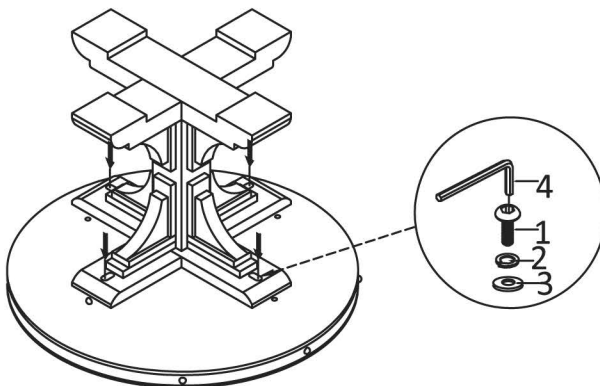

MAAYA HOME

SERRANO DINING TABLE

Assembly Instructions

17215

- . Tools Included
- . Do not throw away packaging materials until assembly is complete
- . Assemble this item on a soft, clean surface to protect the product
- . Proper assemble requires 2 people
- . Make sure all parts are included prior to assembling

PART LIST		
ITEM	DESCRIPTION	QTY
A	Table Top	1PC
B	Table Leg	1PC

HARDWARE LIST		
ITEM	DESCRIPTION	QTY
1	Screw M8*65MM 	4PCS
2	Lock Washer 	4PCS
3	Washer 	4PCS
4	Allen Wrench 	1PC

STEP 1

THE END