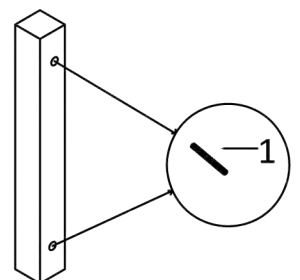

MAAYA HOME

MURRAY SIDE TABLE

Assembly Instructions

17225

- . Tools Included
- . Do not throw away packaging materials until assembly is complete
- . Assemble this item on a soft, clean surface to protect the product
- . Proper assemble requires 2 people
- . Make sure all parts are included prior to assembling

PART LIST		
ITEM	DESCRIPTION	QTY
A	Table Top	1PC
B	Table Leg	1PC
C	Table Leg	1PC
C	Table Leg Support	1PC

HARDWARE LIST		
ITEM	DESCRIPTION	QTY
1	Screw	2PCS
2	Wrench	1PC
3	Nut	2PCS
4	Crescent screw	2PCS
5	Allen Wrench	1PC
6	Screw M8*40MM	5PCS
7	Lock Washer	5PCS
8	Washer	5PCS

C

D

STEP 1

STEP 2