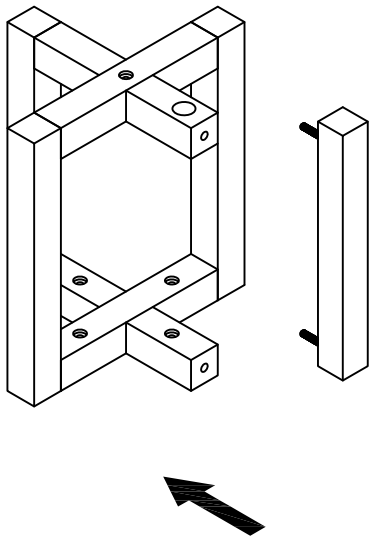

STEP 3

STEP 4

STEP 5

THE END