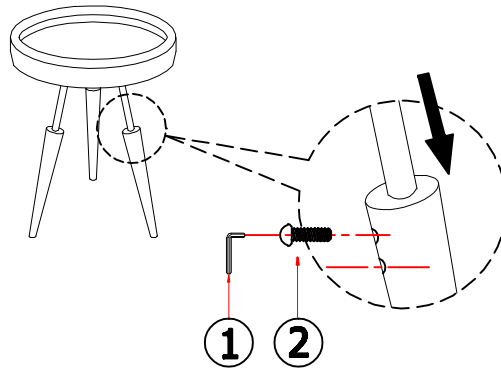

MAAYA HOME  
LILY NESTING TABLE-L  
Assmby Instructions  
17447

- . Tools included
- . Do not throw away packaging materials until assembly is complete
- . Assemble this item on a soft, clean surface to protect the product
- . Proper assemble requires 2 people
- . Make sure all parts are included prior to assembling

PART UST		
ITEM	DESCRIPTION	QTY
A	Tray	3PCS
B	Legs	9PCS

PART UST		
ITEM	DESCRIPTION	QTY
1	Allen Wrench 	1PC
2	Screw M6*16MM 	18PCS
3	Antitip Kits 	1SET

A

B

**STEP 1**

**STEP 2**

**STEP 3**

**THE END**