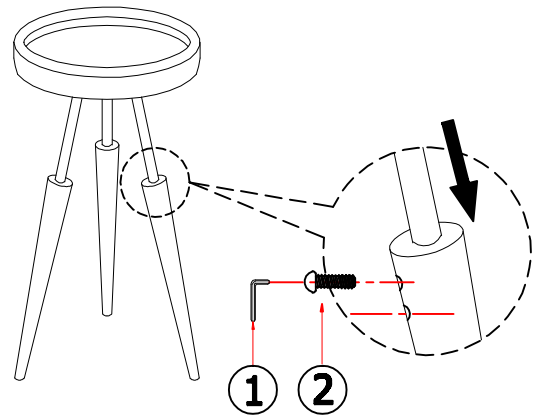

MAAYA HOME  
LILY NESTING TABLE-L  
Assmby Instructions  
17447

- . Tools included
- . Do not throw away packaging materials until assembly is complete
- . Assemble this item on a soft, clean surface to protect the product
- . Proper assemble requires 2 people
- . Make sure all parts are included prior to assembling

PART UST		
ITEM	DESCRIPTION	QTY
A	Tray	3PCS
B	Legs	9PCS

PART UST		
ITEM	DESCRIPTION	QTY
1	Allen Wrench 	1PC
2	Screw M6*16MM 	18PCS
3	Antitip Kits 	1SET

A

B

**STEP 1**

**STEP 2**

**STEP 3**

**THE END**