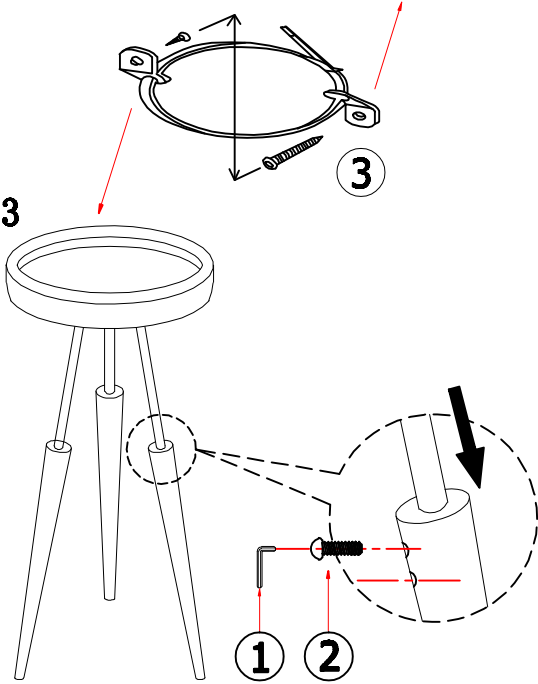

MAAYA HOME  
LILY NESTING TABLE-L  
Assmby Instructions  
17447

- . Tools included
- . Do not throw away packaging materials until assembly is complete
- . Assemble this item on a soft, clean surface to protect the product
- . Proper assemble requires 2 people
- . Make sure all parts are included prior to assembling

PART UST		
ITEM	DESCRIPTION	QTY
A	Tray	3PCS
B	Legs	9PCS

PART UST		
ITEM	DESCRIPTION	QTY
1	Allen Wrench 	1PC
2	Screw M6*16MM 	18PCS
3	Antitip Kits 	1SET

A

B

**STEP 1**

**STEP 2**

**STEP 3**

**THE END**