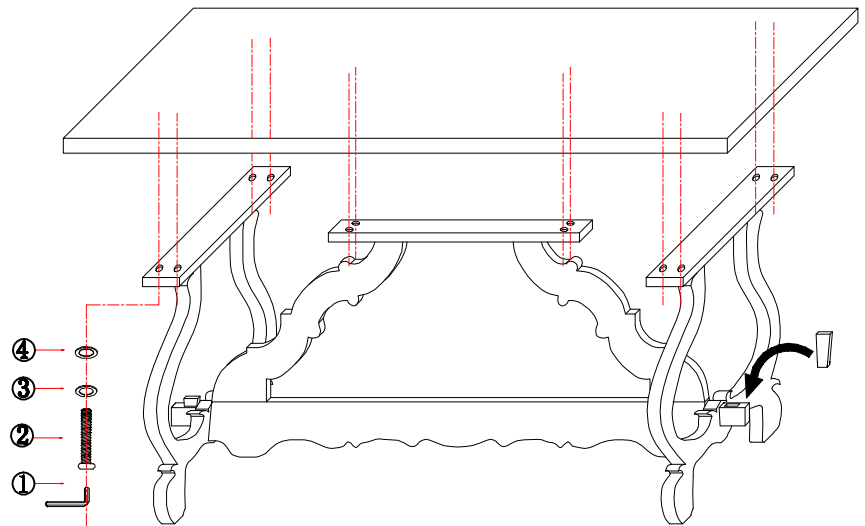

PART UST		
ITEM	DESCRIPTION	QTY
A	Table Top	1PC
B	Table Leg	2PCS
C	Connection File	1PC
D	Fixed Block	2PCS

PART UST		
ITEM	DESCRIPTION	QTY
1	Allen Wrench 	1PC
2	Screw M8*40MM 	12PCS
3	Lock Washer 	12PCS
4	Washer 	12PCS

A

B

C

D

STEP 1

STEP 2

THE END