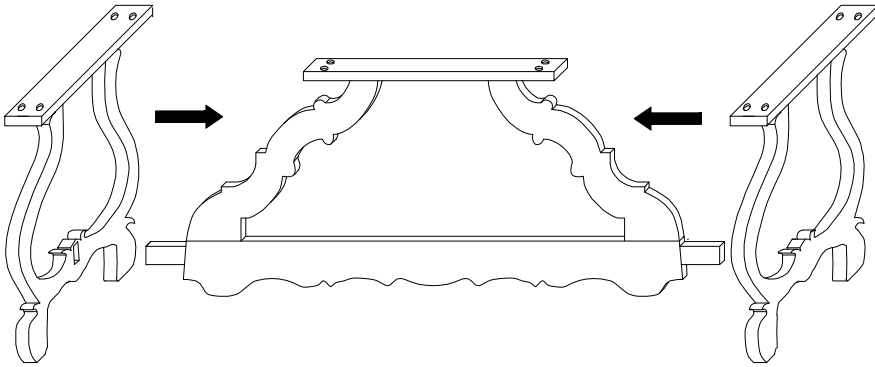

PART UST		
ITEM	DESCRIPTION	QTY
A	Table Top	1PC
B	Table Leg	2PCS
C	Connection File	1PC
D	Fixed Block	2PCS

PART UST		
ITEM	DESCRIPTION	QTY
1	Allen Wrench 	1PC
2	Screw M8*40MM 	12PCS
3	Lock Washer 	12PCS
4	Washer 	12PCS

A

B

C

D

STEP 1

STEP 2

THE END