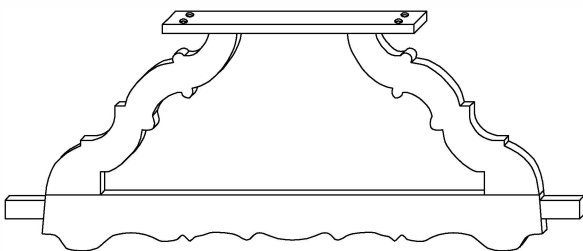

MAAYA HOME
ISABELLA DINNING TABLE
Assembly Instructions
98627 / 98628

- . Tools included
- . Do not throw away packaging materials until assembly is complete
- . Assemble this item on a soft, clean surface to protect the product
- . Proper assemble requires 2 people
- . Make sure all parts are included prior to assembling

PART UST		
ITEM	DESCRIPTION	QTY
A	Table Top	1PC
B	Table Leg	2PCS
C	Connection File	1PC
D	Fixed Block	2PCS

PART UST		
ITEM	DESCRIPTION	QTY
1	Allen Wrench	1PC
2	Screw M8*40MM	12PCS
3	Lock Washer	12PCS
4	Washer	12PCS

C