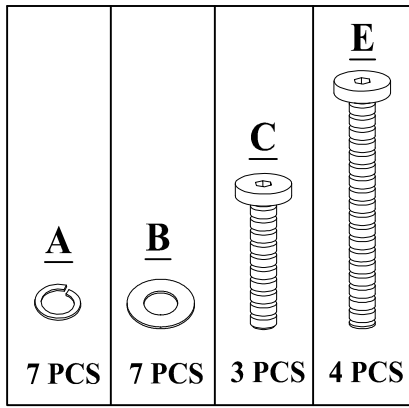

01

TIGHTEN BOLT COMPLETELY.