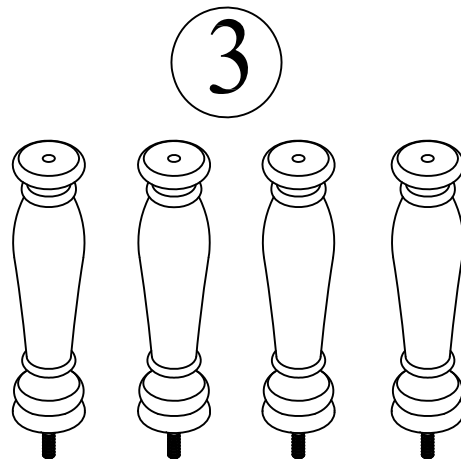

**KLOSS SIDE TABLE**  
ASSEMBLY INSTRUCTIONS  
17121/17112

PLEASE READ ME FIRST

- Have questions about assembling your item?

- Item or parts damaged?

- Missing a part?

- We're here to help!

(847)949-6300 (M-F, 9am-5pm CST)

[www.burnhamhomedesign.com](http://www.burnhamhomedesign.com)

[customerservice@burnhamhomedesign.com](mailto:customerservice@burnhamhomedesign.com)

**4 PCS**

**4 PCS**

**4 PCS**

**1PC**

**01**

TIGHTEN BOLT COMPLETELY.

**02**

4X

TIGHTEN BOLT COMPLETELY.

BE SURE TO CHECK ALL BOLTS ARE SECURELY  
TIGHTENED PRIOR USING THIS TABLE.