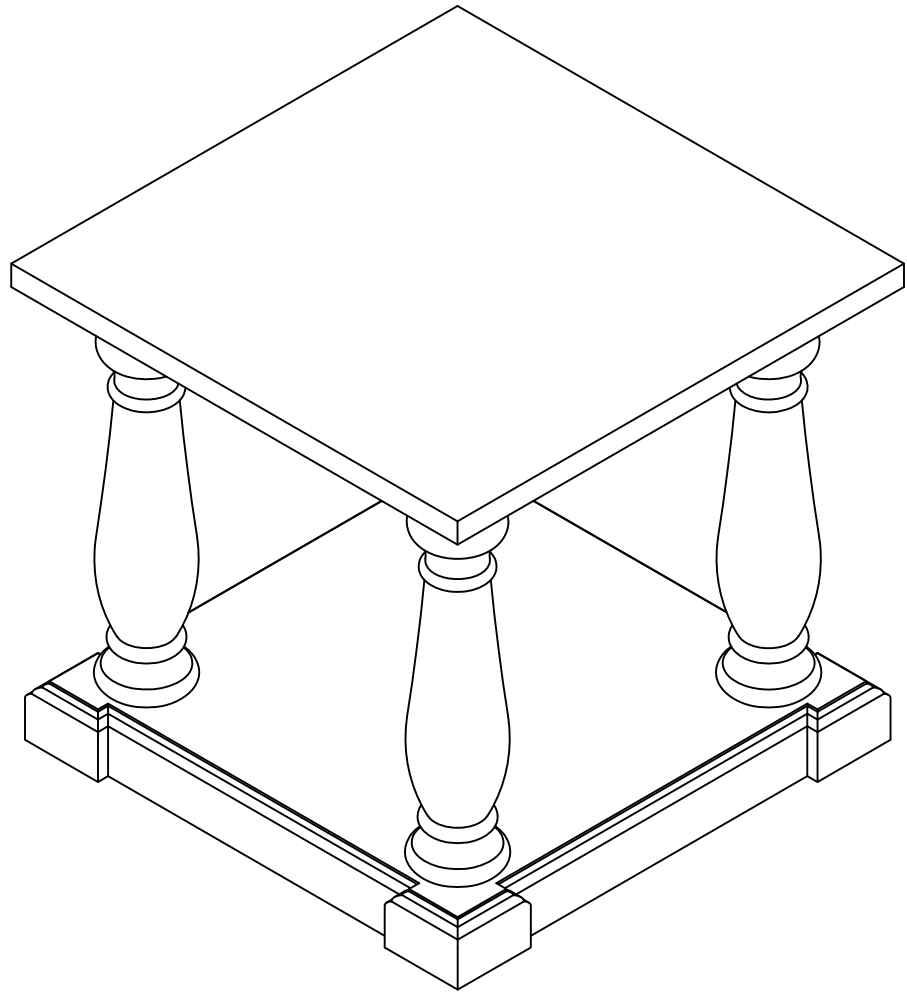

**KLOSS SIDE TABLE**  
ASSEMBLY INSTRUCTIONS  
17121/17112

PLEASE READ ME FIRST

- Have questions about assembling your item?

- Item or parts damaged?

- Missing a part?

- We're here to help!

(847)949-6300 (M-F, 9am-5pm CST)

**02**

4X

TIGHTEN BOLT COMPLETELY.

BE SURE TO CHECK ALL BOLTS ARE SECURELY  
TIGHTENED PRIOR USING THIS TABLE.