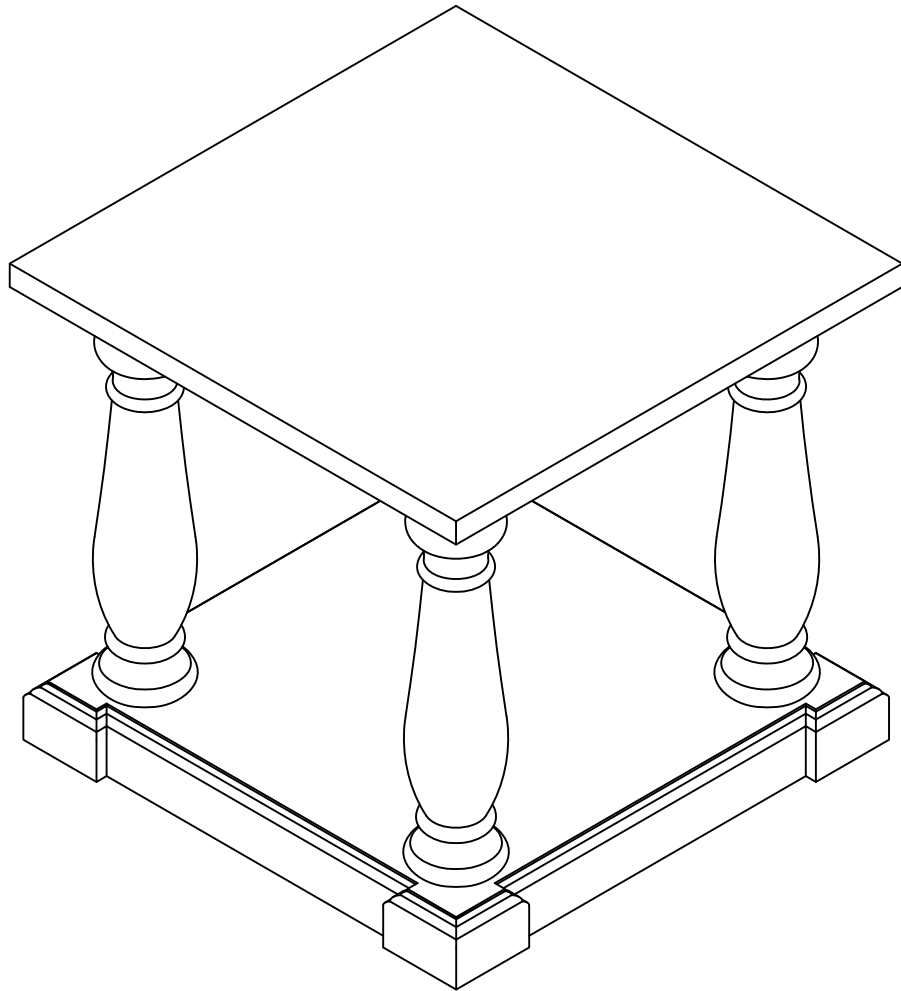

**KLOSS SIDE TABLE**  
ASSEMBLY INSTRUCTIONS  
17121/17112

PLEASE READ ME FIRST

- Have questions about assembling your item?

- Item or parts damaged?

- Missing a part?

- We're here to help!

(847)949-6300 (M-F, 9am-5pm CST)