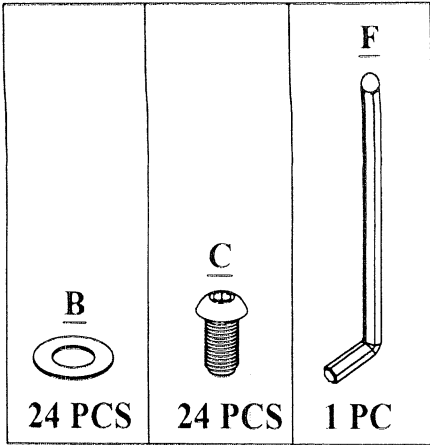

VERAMONTE BOOKSHELF
ASSEMBLY INSTRUCTIONS
18102

PLEASE READ ME FIRST

- Have questions about assembling your item?

- Item or parts damaged?

- Missing a part?

- We're here to help!

(847)949-6300 (M-F, 9am-5pm CST)

www.burnhamhomedesign.com

customerservice@burnhamhomedesign.com

01

24 X

TIGHTEN BOLT COMPLETELY.

02

03

TIGHTEN BOLT COMPLETELY.