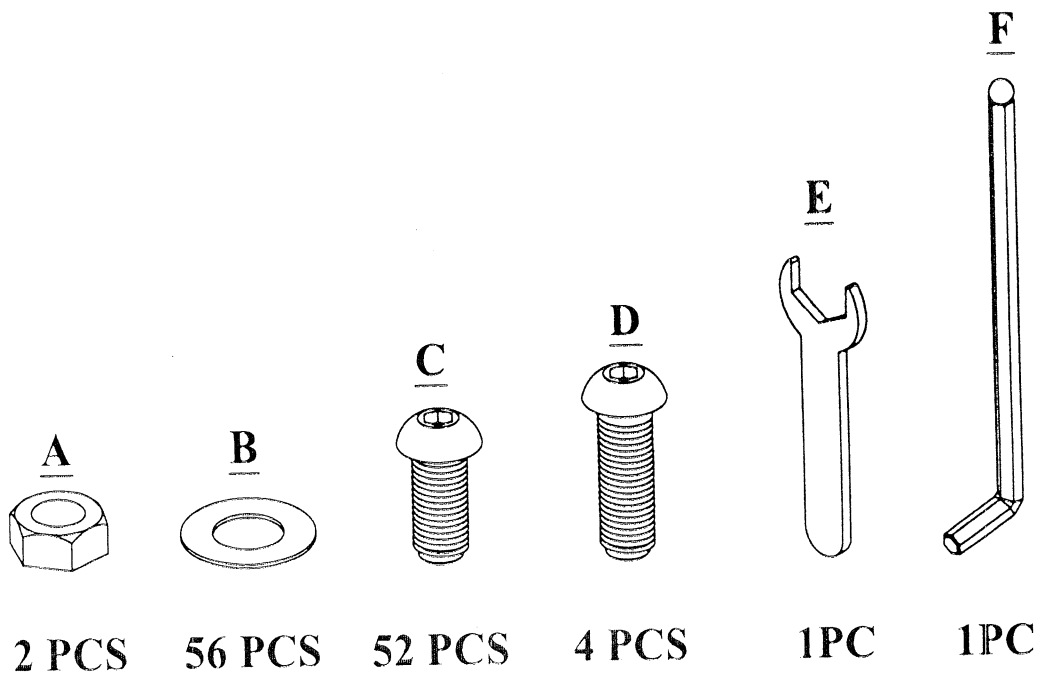

VERAMONTE BOOKSHELF
ASSEMBLY INSTRUCTIONS
18102

PLEASE READ ME FIRST

- Have questions about assembling your item?

- Item or parts damaged?

- Missing a part?

- We're here to help!

(847)949-6300 (M-F, 9am-5pm CST)

www.burnhamhomedesign.com

customerservice@burnhamhomedesign.com

01

24 X

TIGHTEN BOLT COMPLETELY.

02

03

TIGHTEN BOLT COMPLETELY.