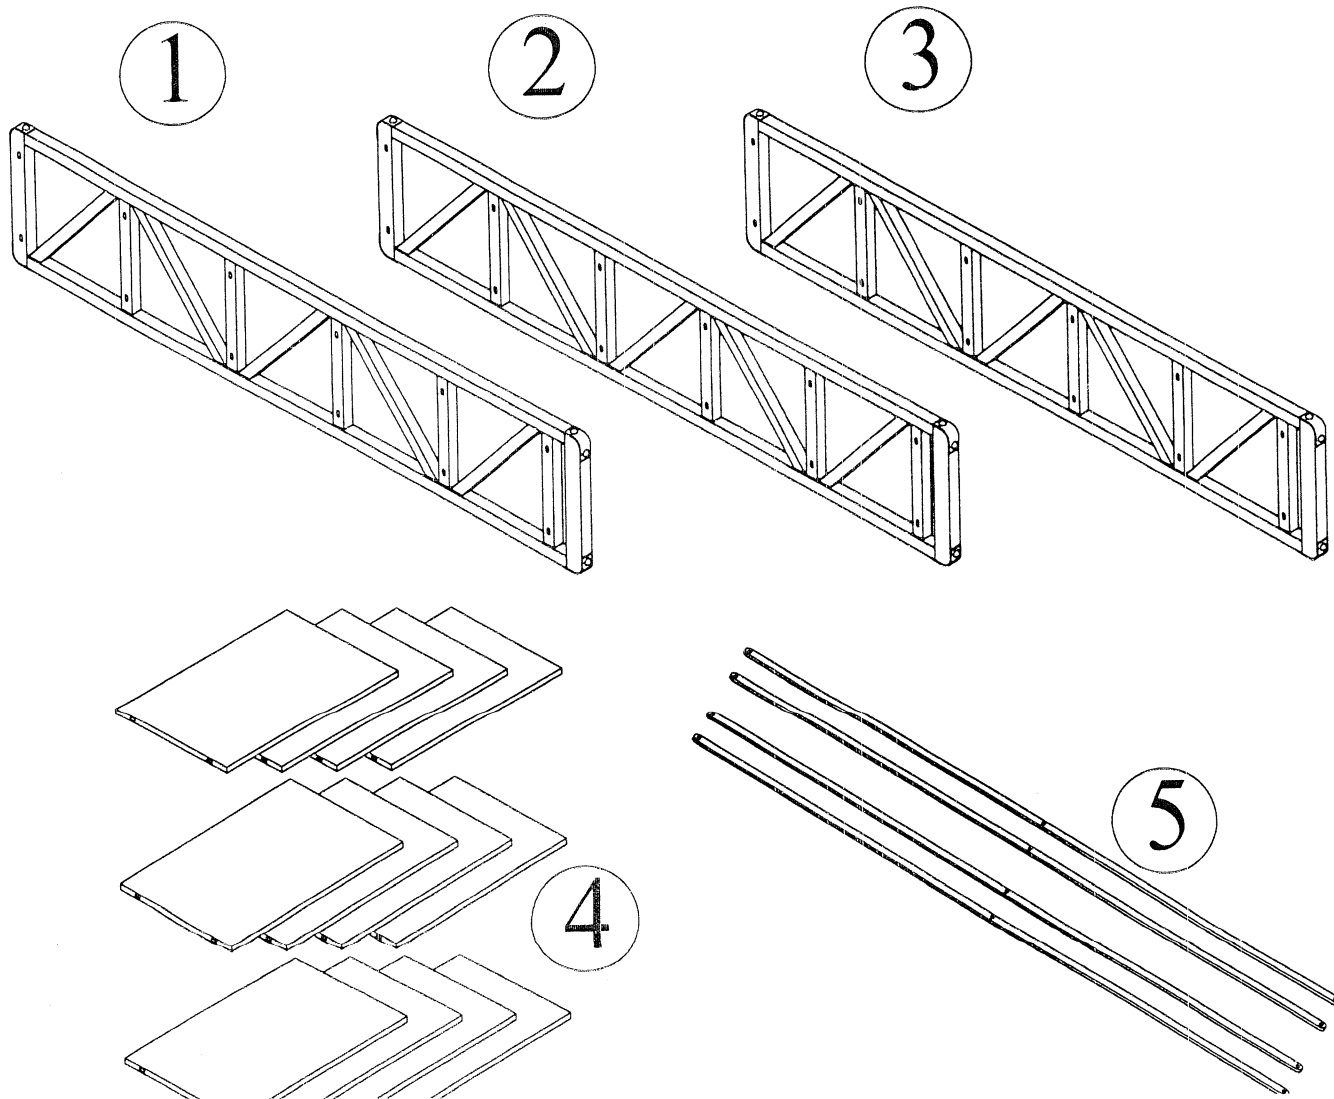

VERAMONTE BOOKSHELF
ASSEMBLY INSTRUCTIONS
18102

PLEASE READ ME FIRST

- Have questions about assembling your item?

- Item or parts damaged?

- Missing a part?

- We're here to help!

(847)949-6300 (M-F, 9am-5pm CST)

www.burnhamhomedesign.com

customerservice@burnhamhomedesign.com

01

24 X

TIGHTEN BOLT COMPLETELY.

02

03

TIGHTEN BOLT COMPLETELY.