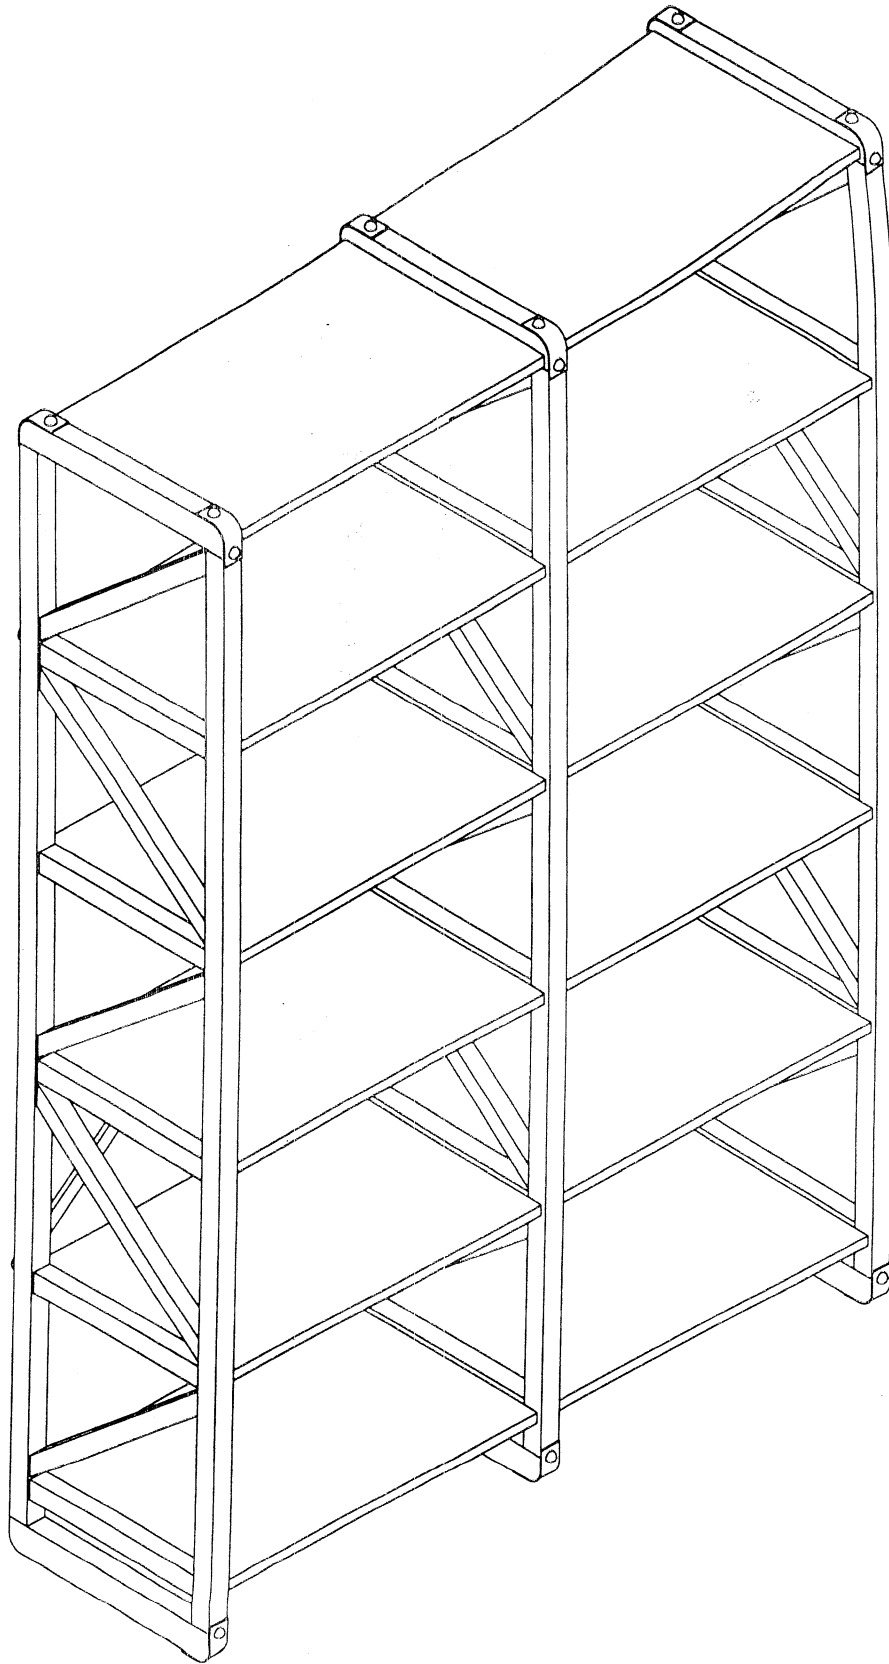

VERAMONTE BOOKSHELF
ASSEMBLY INSTRUCTIONS
18102

PLEASE READ ME FIRST

- Have questions about assembling your item?

- Item or parts damaged?

- Missing a part?

- We're here to help!

(847)949-6300 (M-F, 9am-5pm CST)

www.burnhamhomedesign.com

customerservice@burnhamhomedesign.com

01

24 X

TIGHTEN BOLT COMPLETELY.

02

03

TIGHTEN BOLT COMPLETELY.