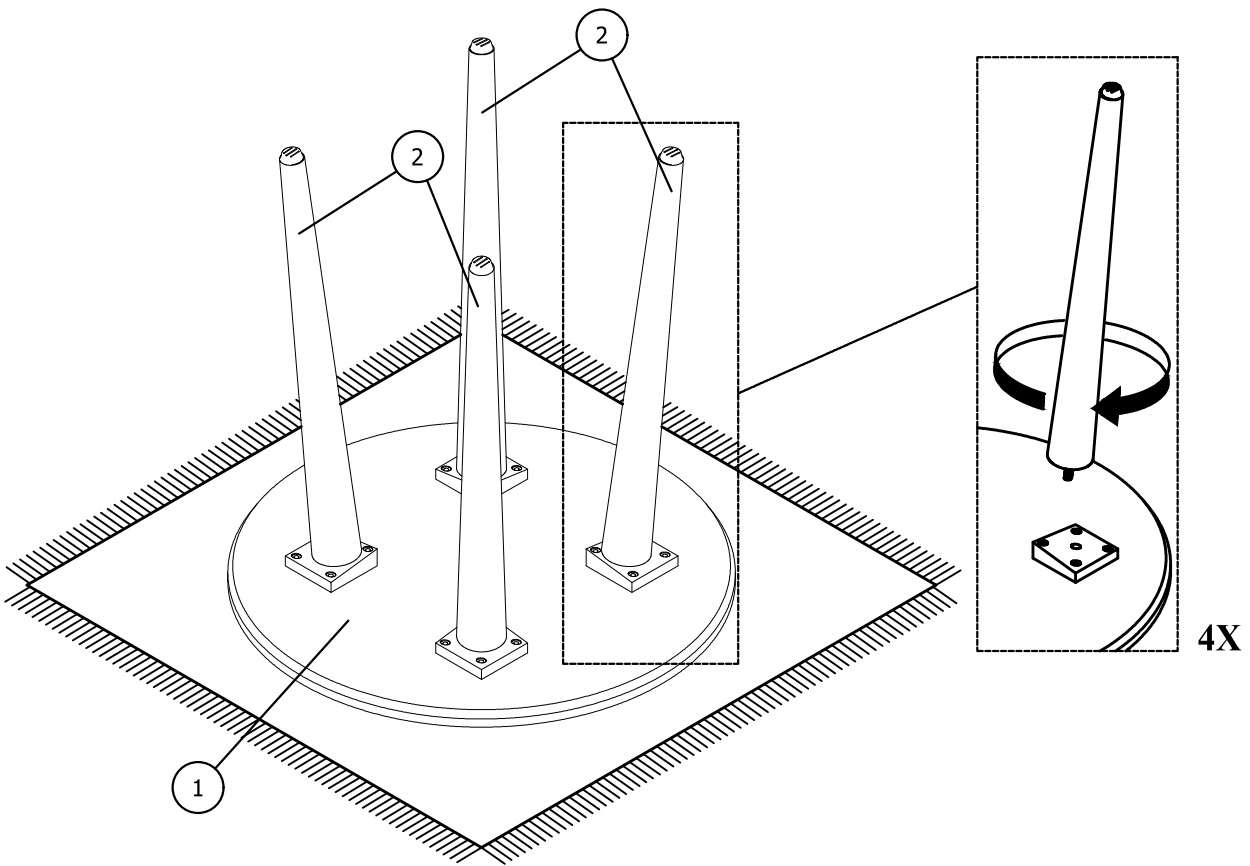

(847)949-6300 (M-F, 9am-5pm CST)

[www.boraamindustries.com](http://www.boraamindustries.com)

[customerservice@boraamindustries.com](mailto:customerservice@boraamindustries.com)

1

2

**01**

ASSEMBLY COMPLETE .