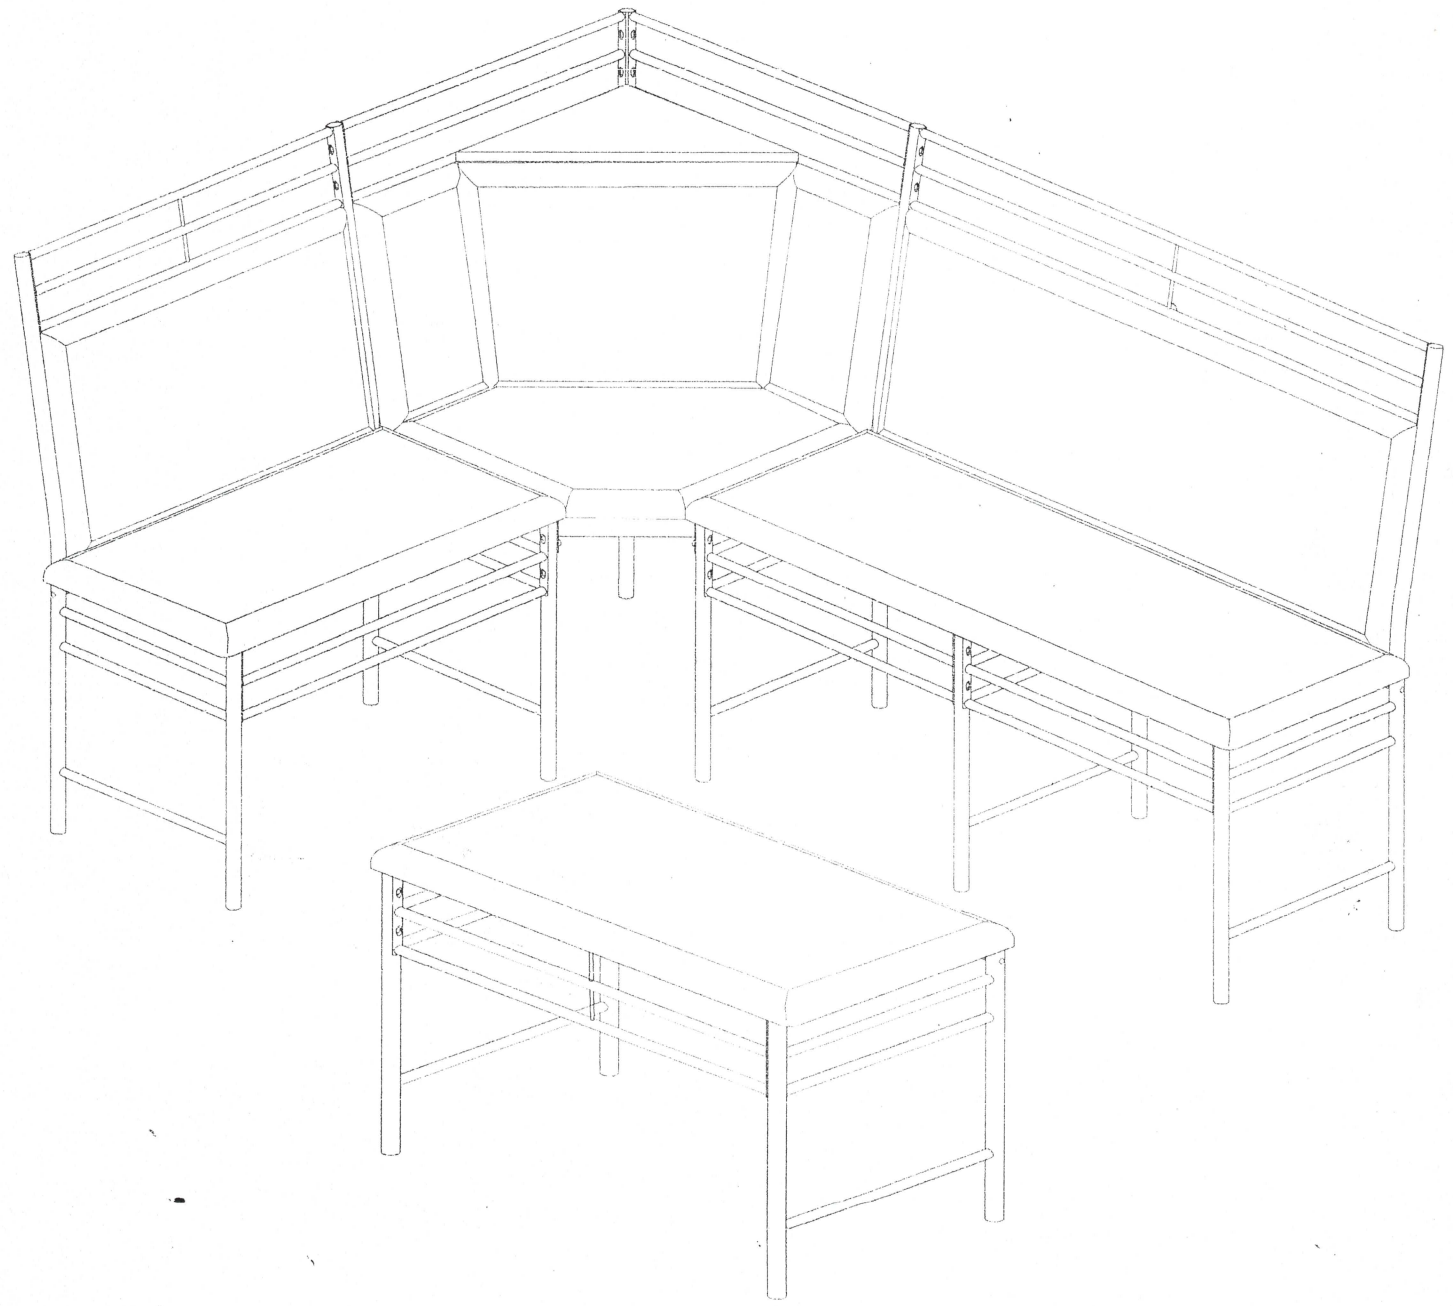

GARETH BREAKFAST NOOK DINING L-CHAIR & BENCH
ASSEMBLY INSTRUCTIONS

77017

Boraam

M6*12mm
33 PCS

M6*25mm
2 PCS

M6*30mm
4 PCS

M6*35mm
8 PCS

M6*40mm
4 PCS