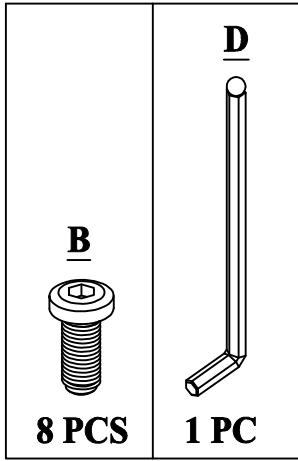

**LONDON ROUND SIDE TABLE**  
ASSEMBLY INSTRUCTIONS  
**17218**

PLEASE READ ME FIRST

- Have questions about assembling your item?

- Item or parts damaged?

- Missing a part?

- We're here to help!

(847)949-6300 (M-F, 9am-5pm CST)

**2**

**3**

# 01

8X

TIGHTEN BOLT COMPLETELY.