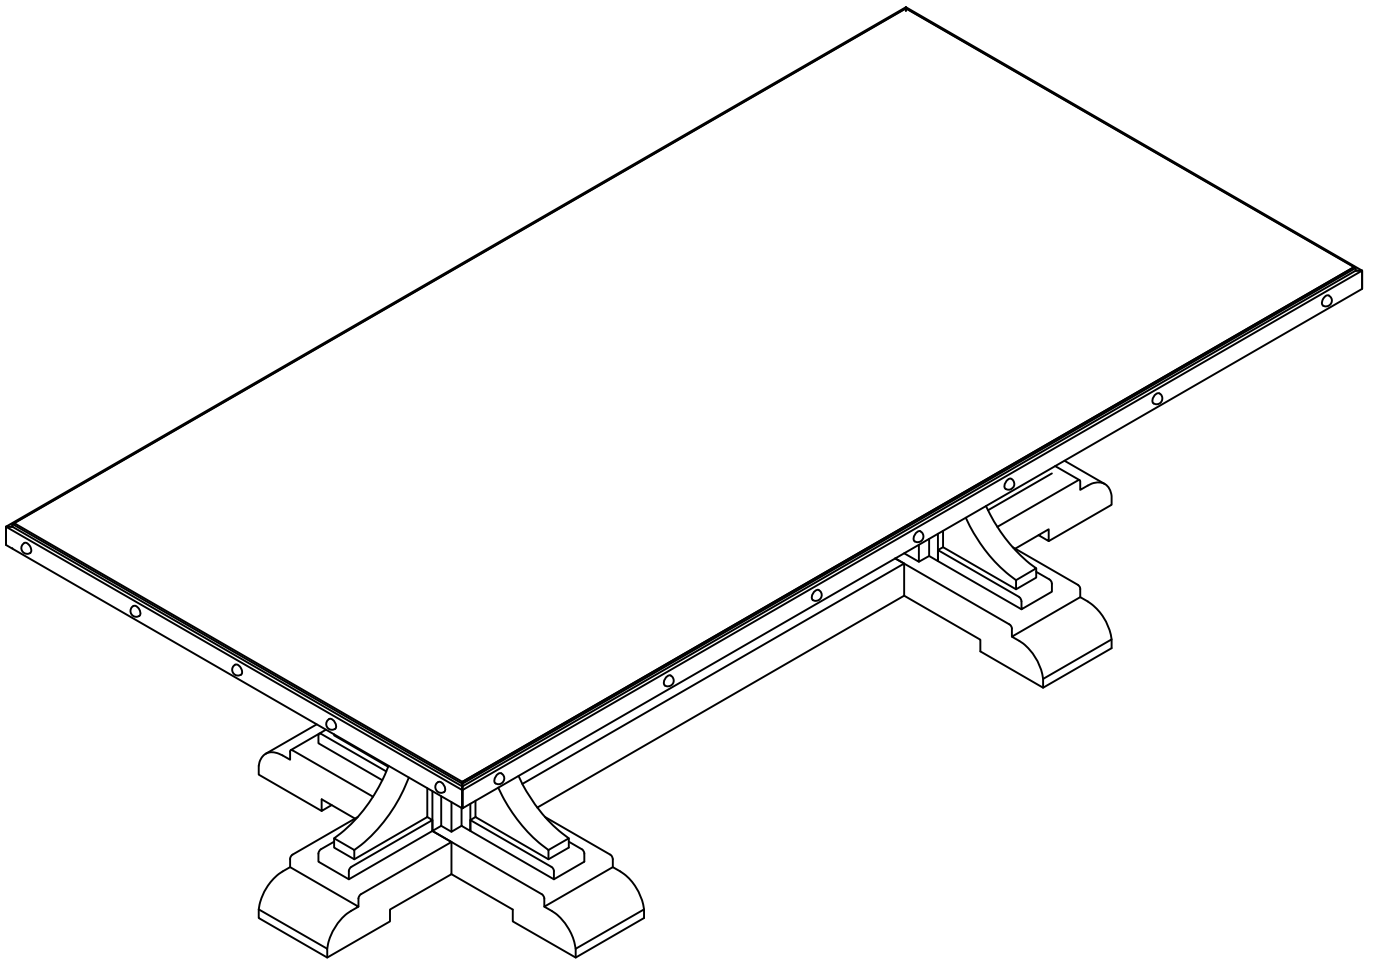

NOVAK COFFEE TABLE
ASSEMBLY INSTRUCTIONS
18132 & 18133

PLEASE READ ME FIRST

- Have questions about assembling your item?

- Item or parts damaged?

- Missing a part?

- We're here to help!

(847)949-6300 (M-F, 9am-5pm CST)