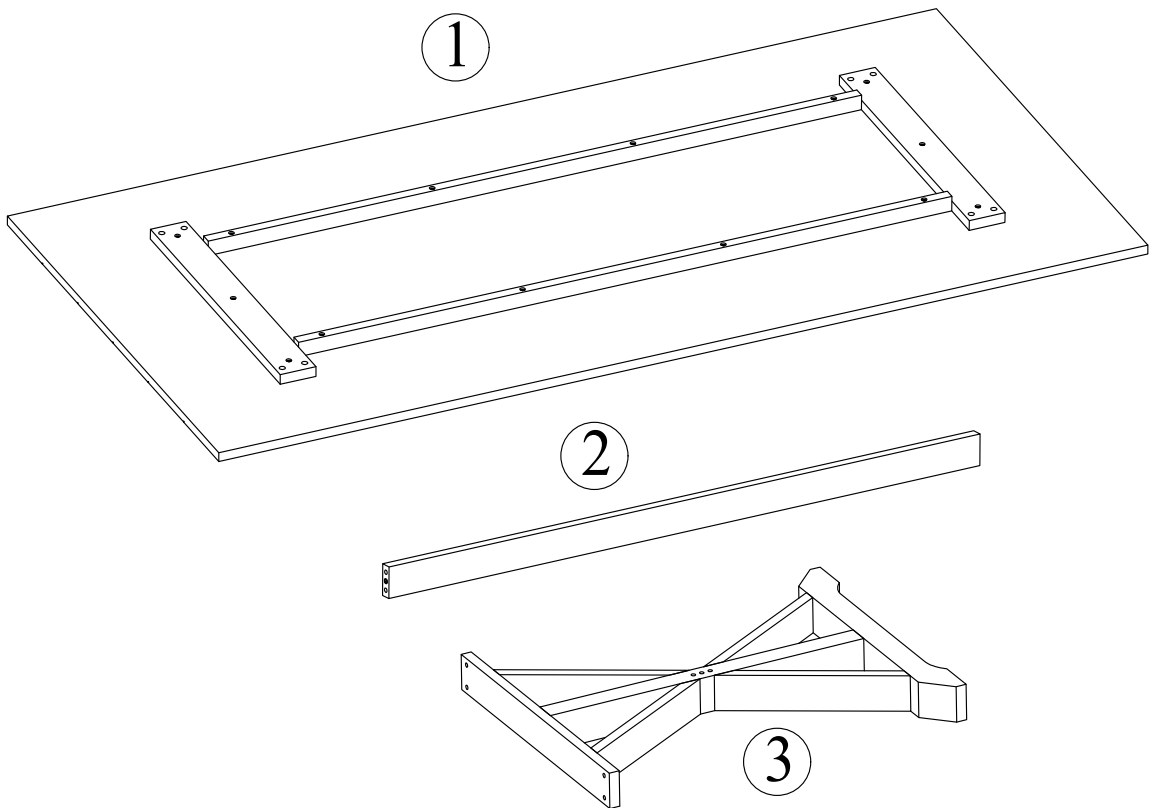

F
Allen Wrench
1 PC

G
Wood Button
2 PCS

01

02

03

Boraam Industries
JAMESTOWN DINING CHAIR

ASSEMBLY INSTRUCTIONS

PLEASE READ ME FIRST