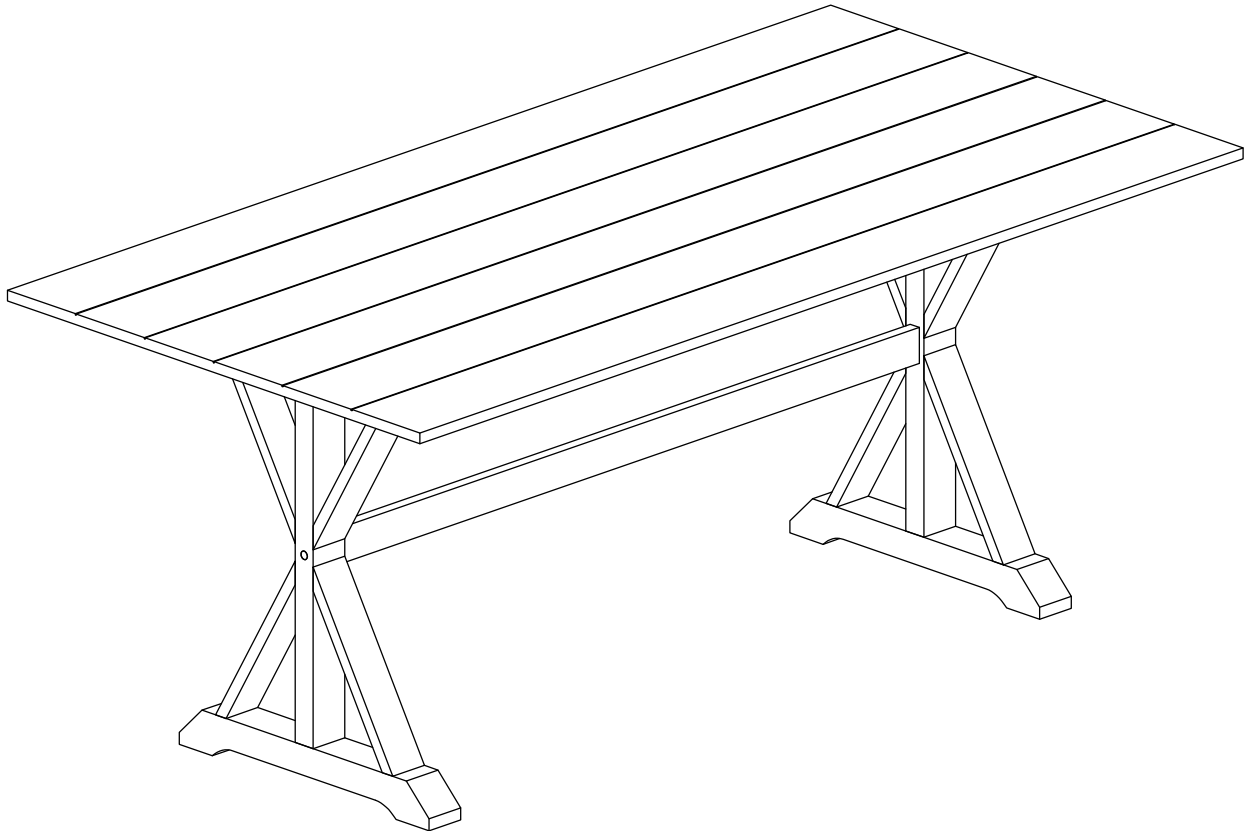

Boraam Industries

ASSEMBLY INSTRUCTIONS

SKU: 77403 | JAMESTOWN DINING TABLE

Have questions about assembling your item?

Items or parts damaged?

Missing a part?

We're here to help! (Monday-Friday from 9am-5pm CST)