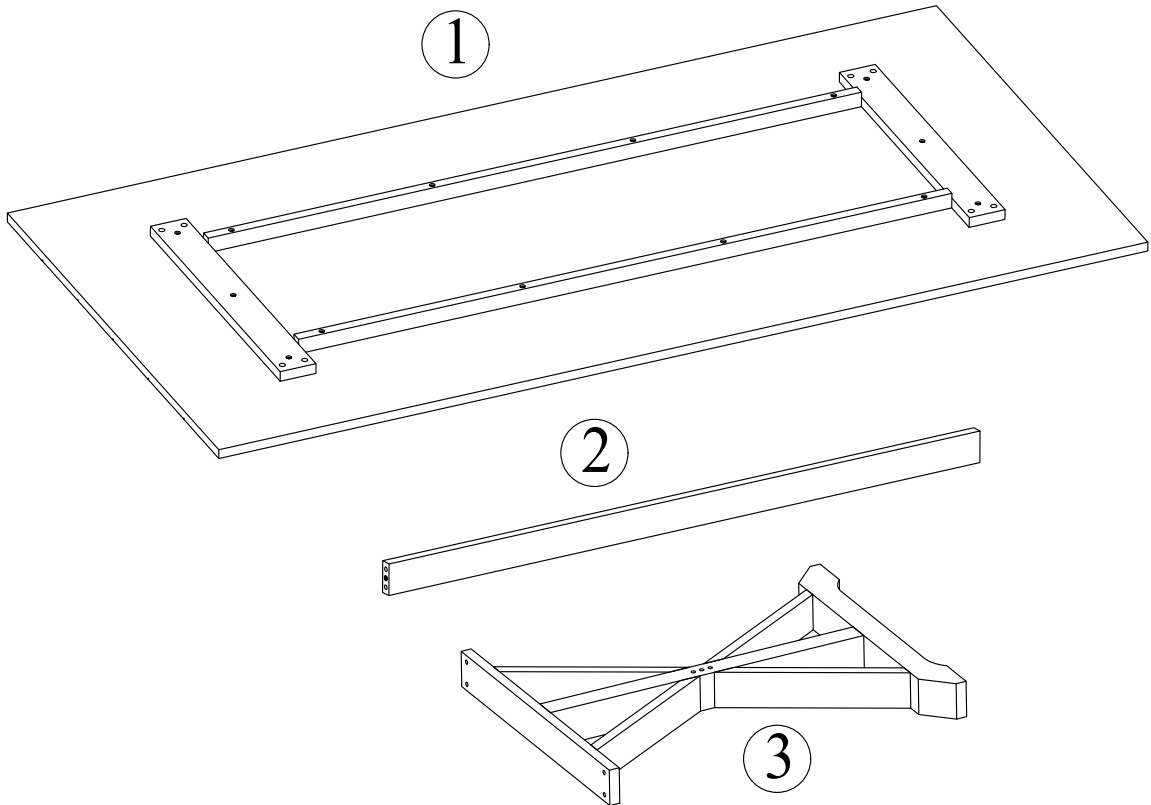

F
Allen Wrench
1 PC

G
Wood Button
2 PCS

01

02

03

Boraam Industries
JAMESTOWN DINING CHAIR

ASSEMBLY INSTRUCTIONS

PLEASE READ ME FIRST