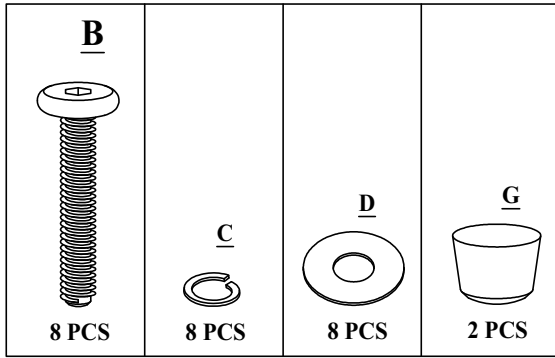

F
Allen Wrench
1 PC

G
Wood Button
2 PCS

01

02

03

Boraam Industries
JAMESTOWN DINING CHAIR

ASSEMBLY INSTRUCTIONS

PLEASE READ ME FIRST