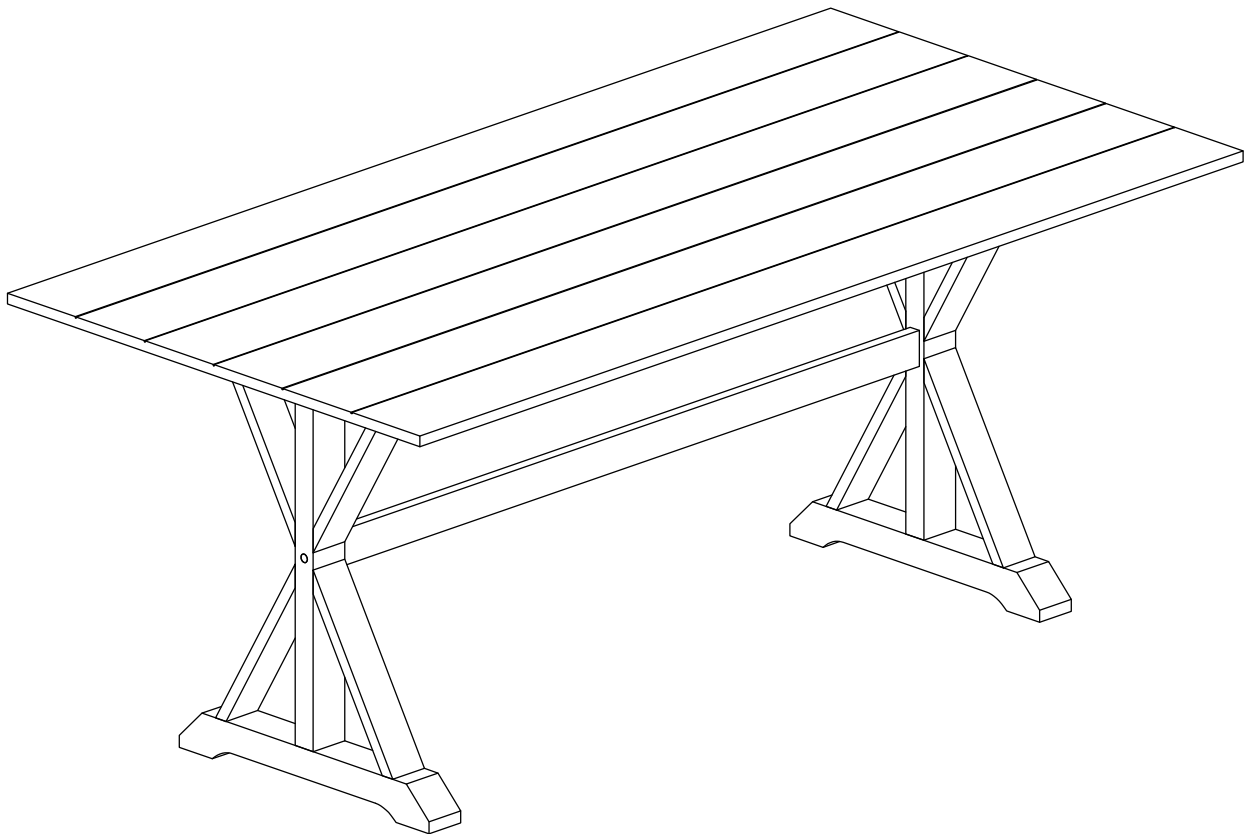

Boraam Industries

ASSEMBLY INSTRUCTIONS

SKU: 77403 | JAMESTOWN DINING TABLE

Have questions about assembling your item?

Items or parts damaged?

Missing a part?

We're here to help! (Monday-Friday from 9am-5pm CST)