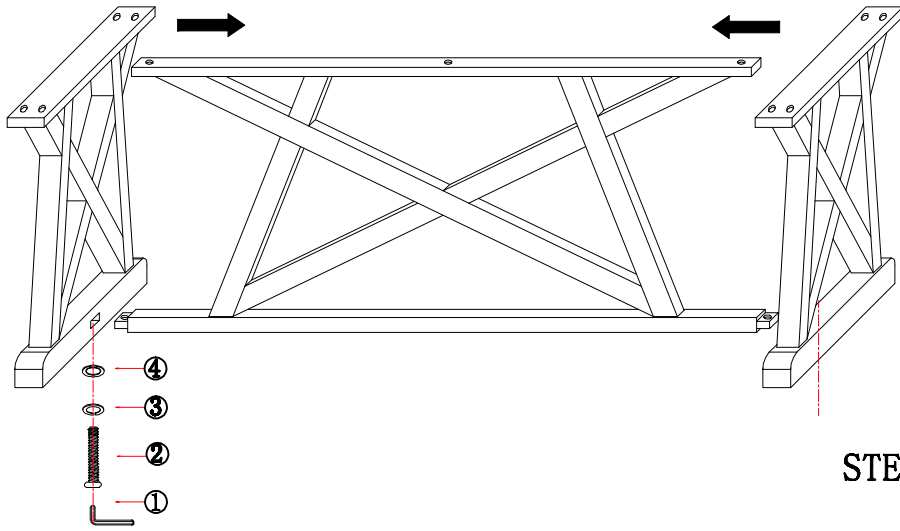

PART UST		
ITEM	DESCRIPTION	QTY
A	Table Top	1PC
B	Table Leg	2PCS
C	Connection File	1PC

PART UST		
ITEM	DESCRIPTION	QTY
1	Allen Wrench 	1PC
2	Screw M8*50MM 	13PCS
3	Lock Washer 	13PCS
4	Washer 	13PCS

A

B

C

# STEP 1