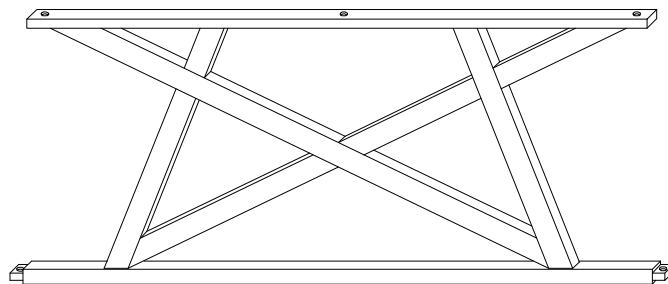

PART UST		
ITEM	DESCRIPTION	QTY
A	Table Top	1PC
B	Table Leg	2PCS
C	Connection File	1PC

PART UST		
ITEM	DESCRIPTION	QTY
1	Allen Wrench 	1PC
2	Screw M8*50MM 	13PCS
3	Lock Washer 	13PCS
4	Washer 	13PCS

A

B

C