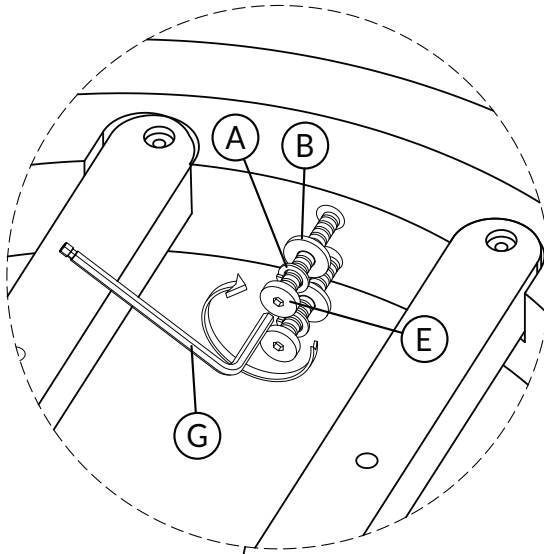

03

1X

2X

Hardware	Count
A	6
B	6
E	2
F	4
G	1

TIGHTEN BOLT COMPLETELY.