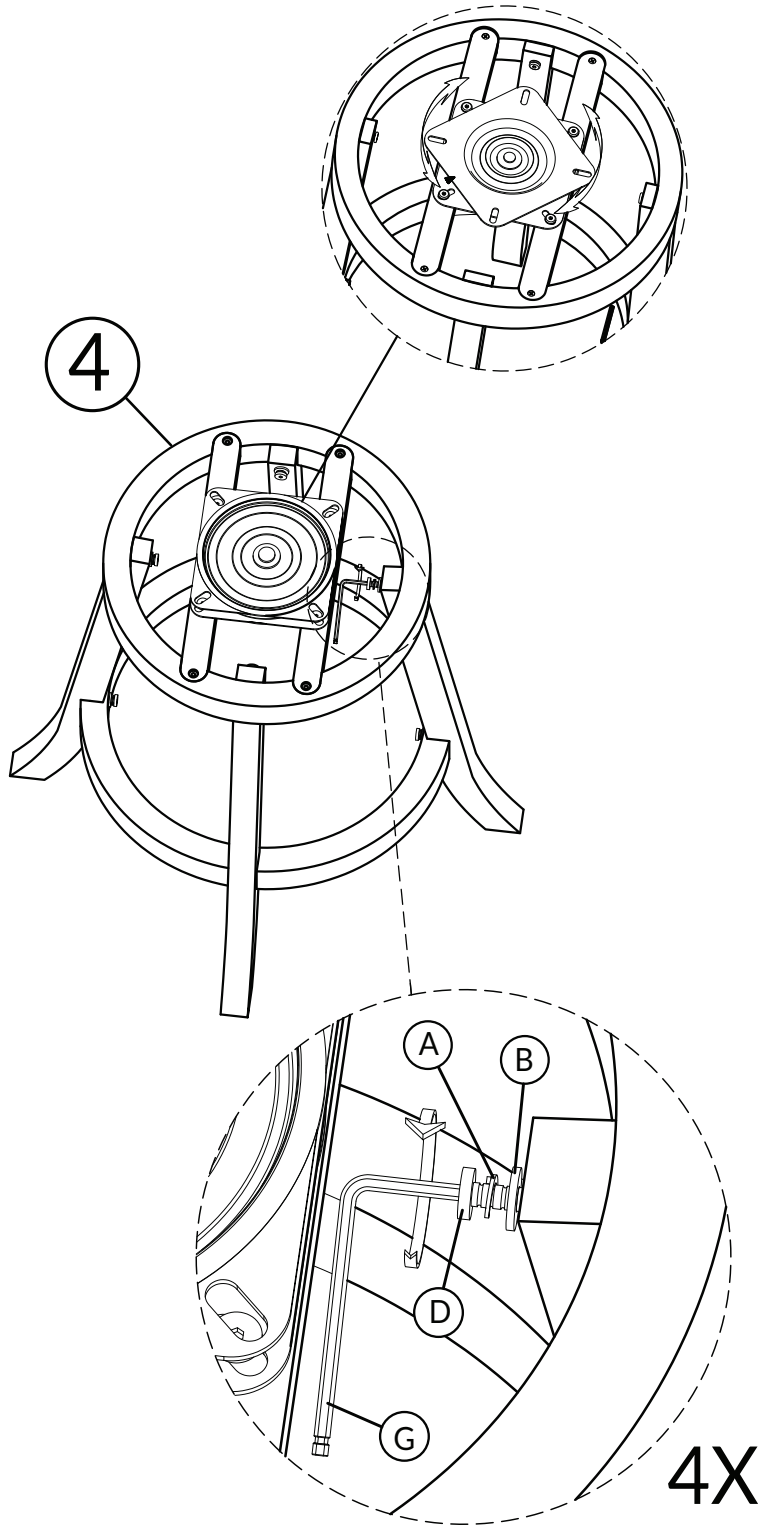

# HARDWARE

Ⓐ (x18)	Ⓑ (x18)	Ⓒ (x4)	Ⓓ (x8)	Ⓔ (x2)	Ⓕ (x4)	Ⓖ (x1)
						
Spring Washer	Flat Washer	Bolt M6x25	Bolt M6x40	Bolt M6x45	Bolt M6x50	Allen Wrench

# 01

4X

Hardware	Count
A	4
B	4
D	4
G	1

DO NOT TIGHTEN BOLT COMPLETELY.

# 02

Hardware	Count
A	4
B	4
D	4
G	1

TIGHTEN BOLT COMPLETELY.