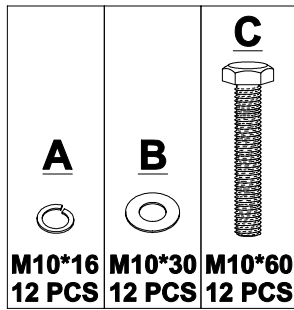

www.boraamindustries.com

**Spring Washer**  
M10\*16  
12 PCS

**Flat Washer**  
M10\*30  
12 PCS

**Hex Bolt**  
M10\*60  
12 PCS

**Wrench**  
1 PC

1

2

3

# 02

**03**

**04**

**05**

**06**

BE SURE TO CHECK ALL BOLTS ARE SECURELY  
TIGHTENED PRIOR USING THIS TABLE.