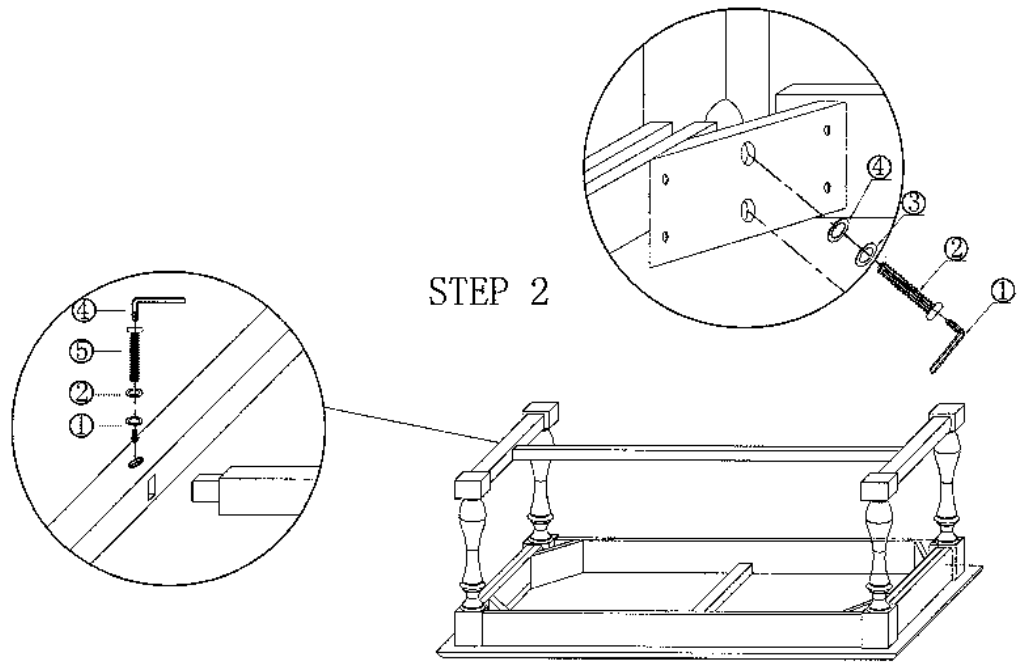

PART UST		
ITEM	DESCRIPTION	QTY
A	Table Top	1PC
B	Table Leg	2PCS
C	Connection File	1PC

PART UST		
ITEM	DESCRIPTION	QTY
1	Allen Wrench 	1PC
2	Screw M8*50MM 	8PCS
3	Lock Washer 	8PCS
4	Washer 	8PCS
5	Screw M8*30MM 	2PCS

A

B

C

STEP 1

STEP 2

THE END