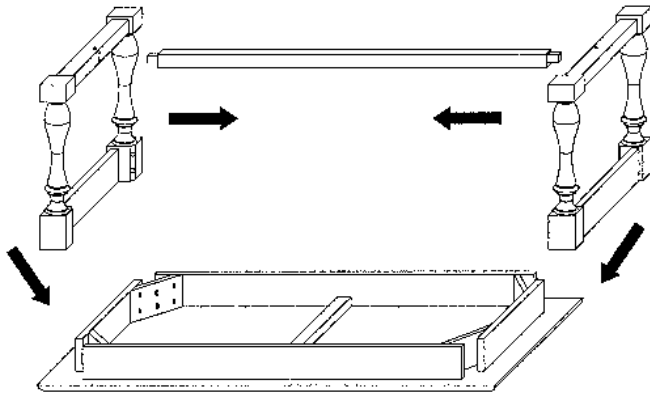

PART UST		
ITEM	DESCRIPTION	QTY
A	Table Top	1PC
B	Table Leg	2PCS
C	Connection File	1PC

PART UST		
ITEM	DESCRIPTION	QTY
1	Allen Wrench 	1PC
2	Screw M8*50MM 	8PCS
3	Lock Washer 	8PCS
4	Washer 	8PCS
5	Screw M8*30MM 	2PCS

A

B

C

STEP 1

STEP 2

THE END