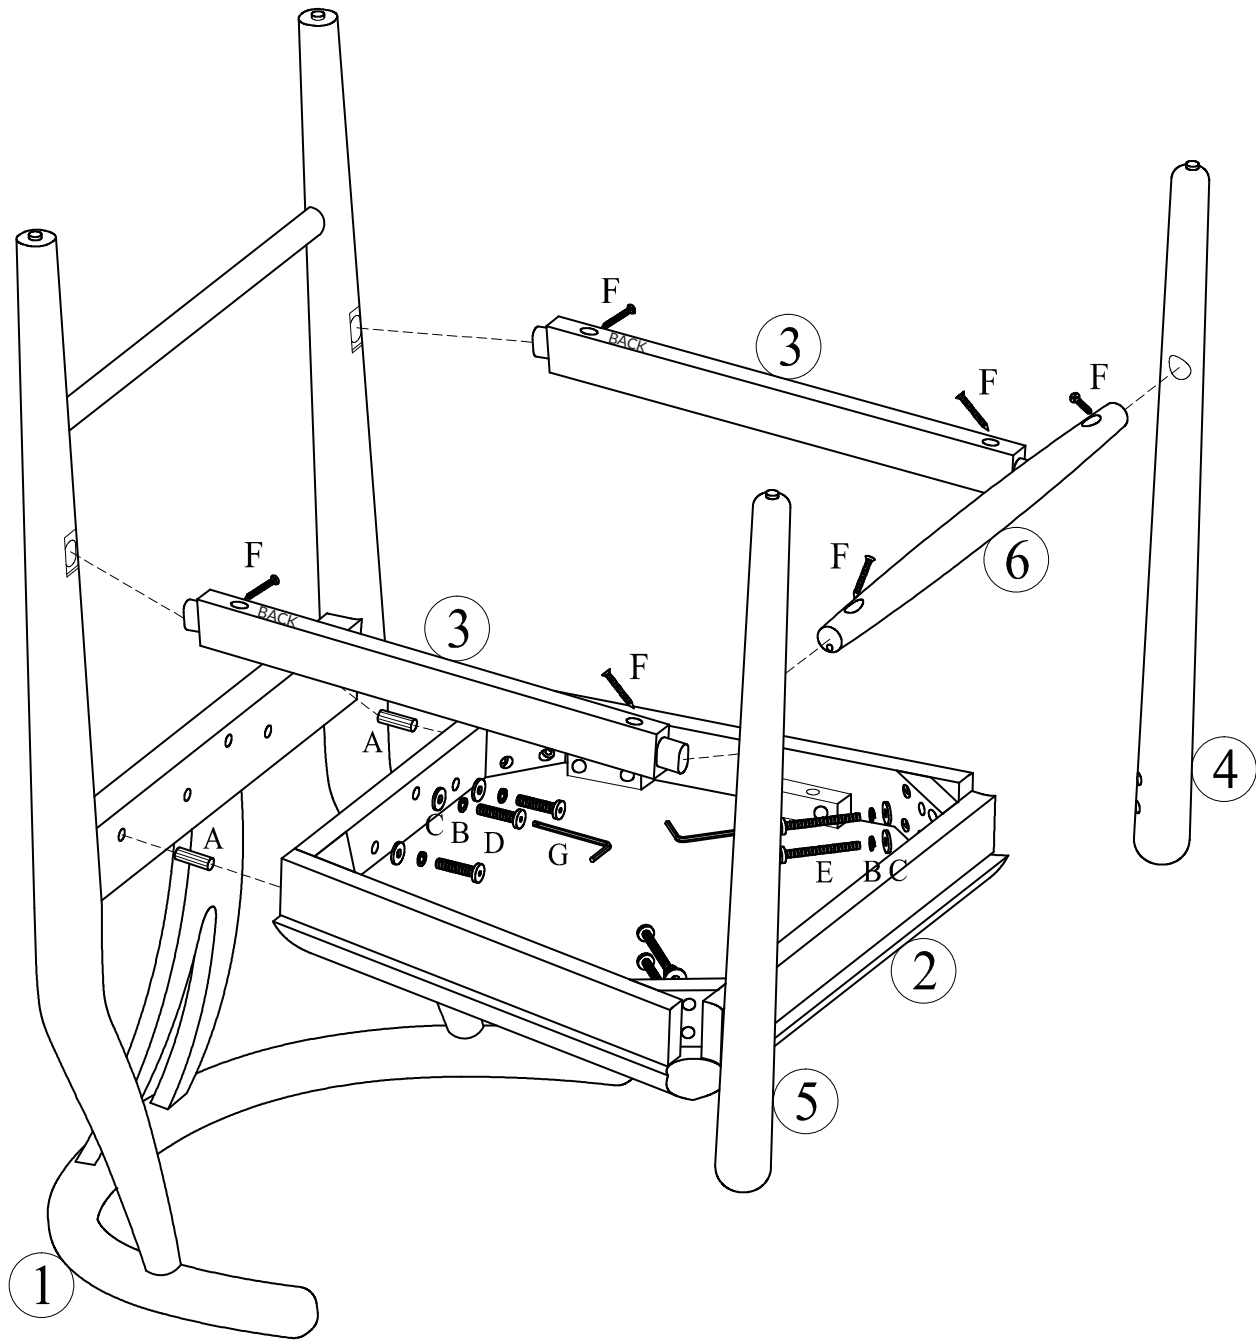

Boraam Industries

ASSEMBLY INSTRUCTIONS

SKU: 50524,50529 | WISHBONE HEIGHT KITCHEN STOOL

Weight Capacity

Locate the **HARDWARE PACK** which is attached to the shipping carton with red tape.

08/2024

Have questions about assembling your item?

Locate the
HARDWARE PACK
which is attached to the
shipping carton with red
tape.

Assembly Overview

PARTS

① (x1)		② (x1)	
Chair Back: 		Seat Frame: 	
③ (x2)	④ (x1)	⑤ (x1)	⑥ (x1)
Side Stretcher 	Leg-Left: 	Leg-Right: 	Footrest: 

HARDWARE

Ⓐ (x2)	Ⓑ (x7)	Ⓒ (x7)	Ⓓ (x3)	Ⓔ (x4)	Ⓕ (x6)	Ⓖ (x1)
						
Wooden Dowel	Spring Washer	Flat Washer	Bolt M6x35	Bolt M6x60	Screw M4x35	Allen Wrench

01

Hardware	Count
A	2
B	3
C	3
D	3
G	1

DO NOT TIGHTEN BOLT COMPLETELY.