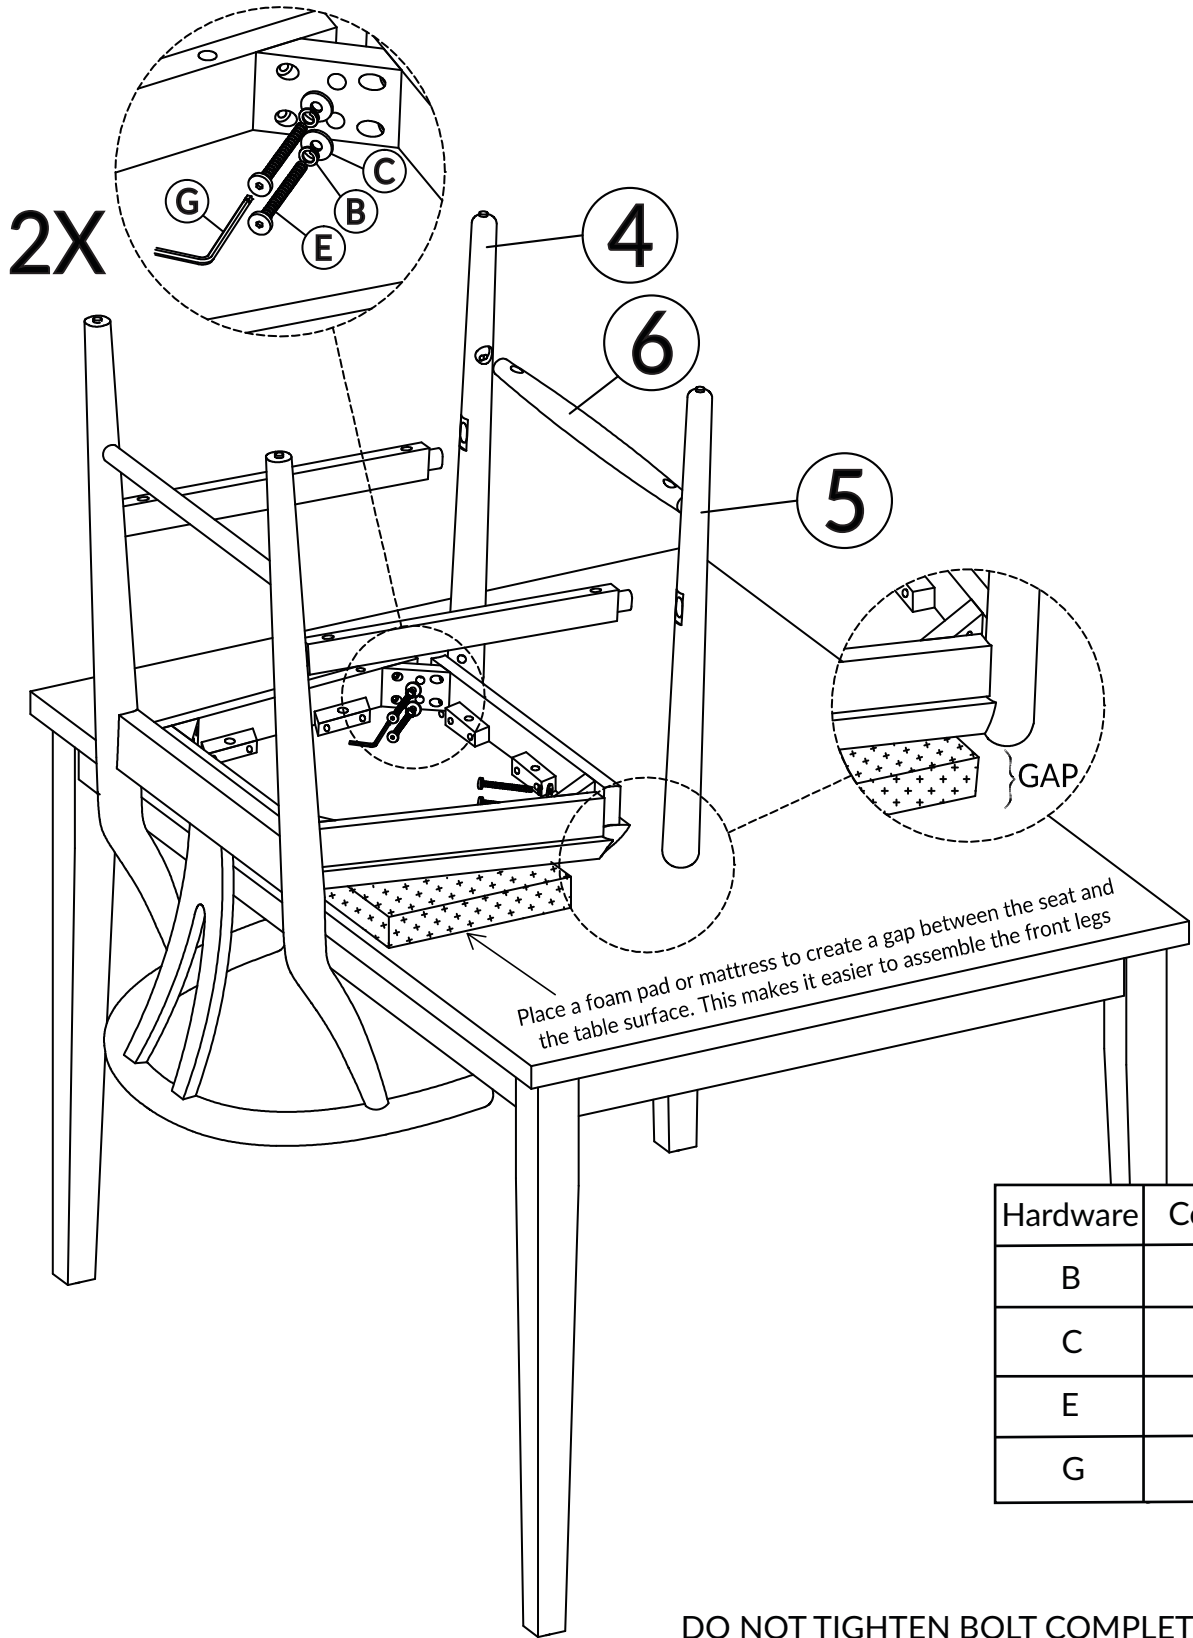

Locate the
HARDWARE PACK
which is attached to the
shipping carton with red
tape.

Assembly Overview

PARTS

① (x1)		② (x1)	
Chair Back: 		Seat Frame: 	
③ (x2)	④ (x1)	⑤ (x1)	⑥ (x1)
Side Stretcher 	Leg-Left: 	Leg-Right: 	Footrest: 

HARDWARE

Ⓐ (x2)	Ⓑ (x7)	Ⓒ (x7)	Ⓓ (x3)	Ⓔ (x4)	Ⓕ (x6)	Ⓖ (x1)
						
Wooden Dowel	Spring Washer	Flat Washer	Bolt M6x35	Bolt M6x60	Screw M4x35	Allen Wrench

01

Hardware	Count
A	2
B	3
C	3
D	3
G	1

DO NOT TIGHTEN BOLT COMPLETELY.

02

Hardware	Count
F	2

DO NOT TIGHTEN SCREW COMPLETELY.

03

DO NOT TIGHTEN BOLT COMPLETELY.

04

Hardware	Count
F	4

TIGHTEN BOLT AND SCREW COMPLETELY.