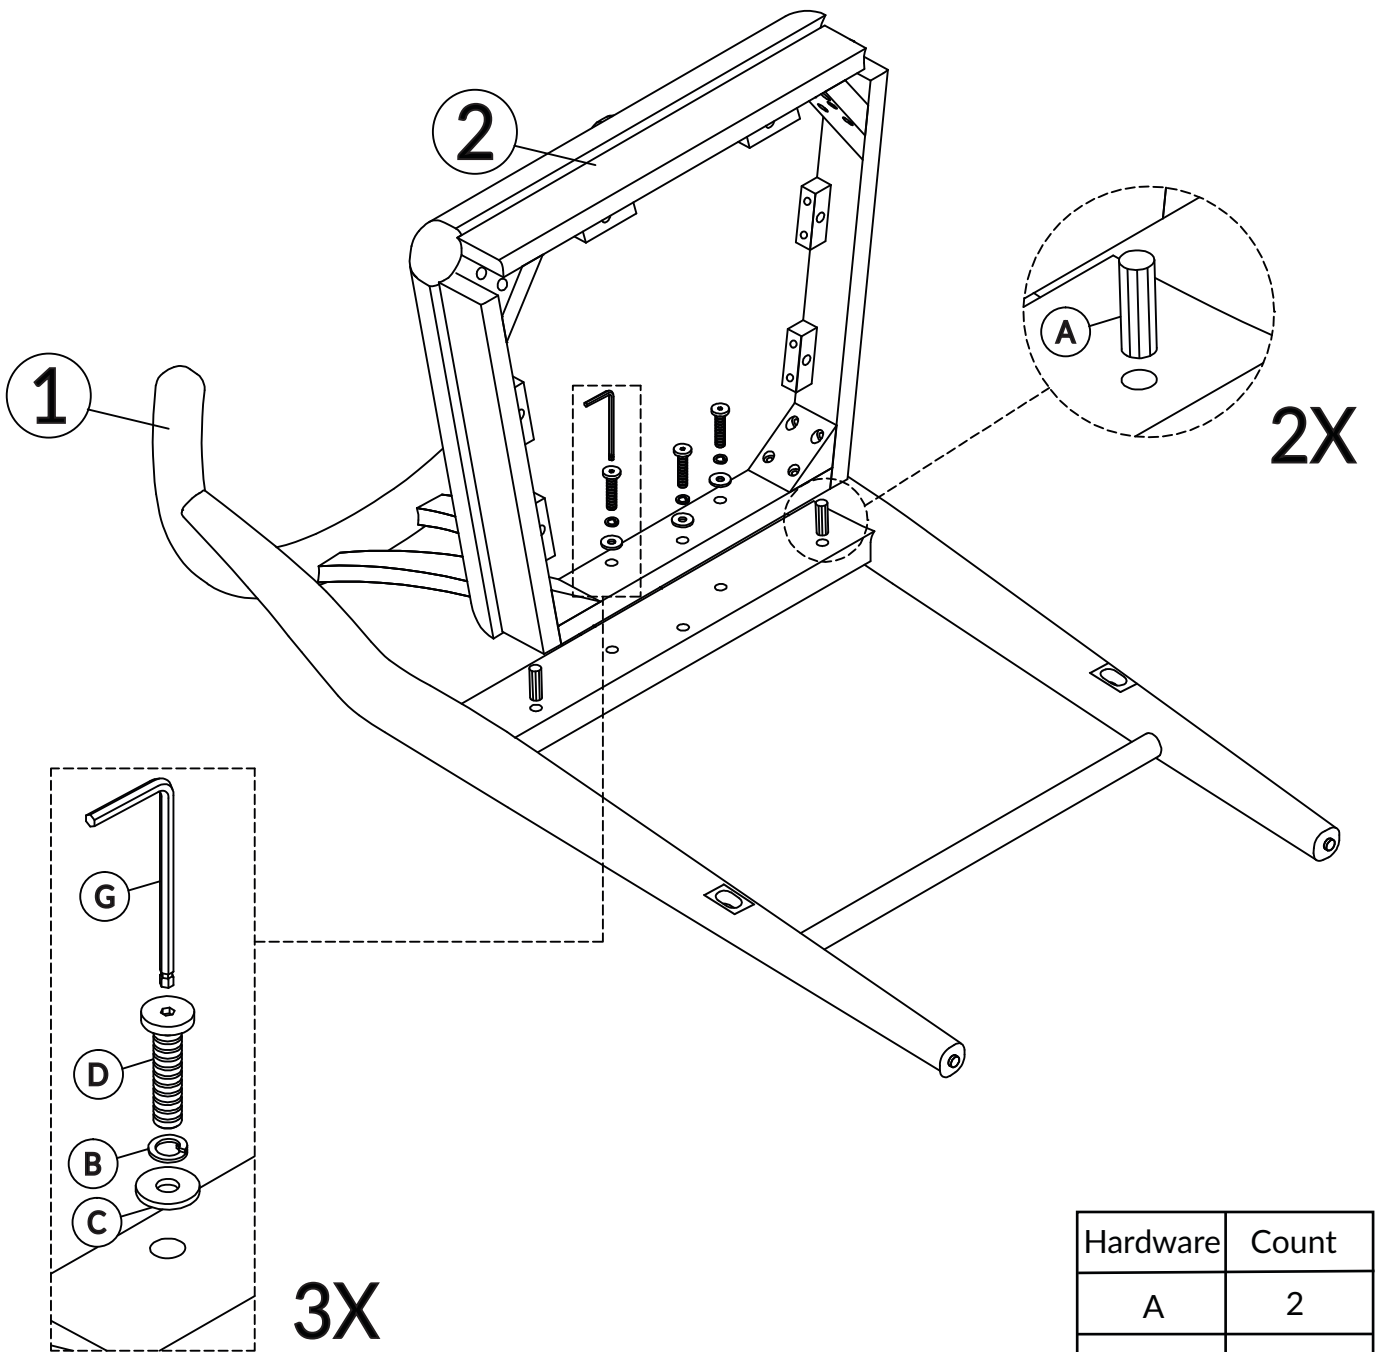

Locate the
HARDWARE PACK
which is attached to the
shipping carton with red
tape.

Assembly Overview

PARTS

① (x1)		② (x1)	
Chair Back: 		Seat Frame: 	
③ (x2)	④ (x1)	⑤ (x1)	⑥ (x1)
Side Stretcher 	Leg-Left: 	Leg-Right: 	Footrest: 

HARDWARE

Ⓐ (x2)	Ⓑ (x7)	Ⓒ (x7)	Ⓓ (x3)	Ⓔ (x4)	Ⓕ (x6)	Ⓖ (x1)
						
Wooden Dowel	Spring Washer	Flat Washer	Bolt M6x35	Bolt M6x60	Screw M4x35	Allen Wrench

01

Hardware	Count
A	2
B	3
C	3
D	3
G	1

DO NOT TIGHTEN BOLT COMPLETELY.