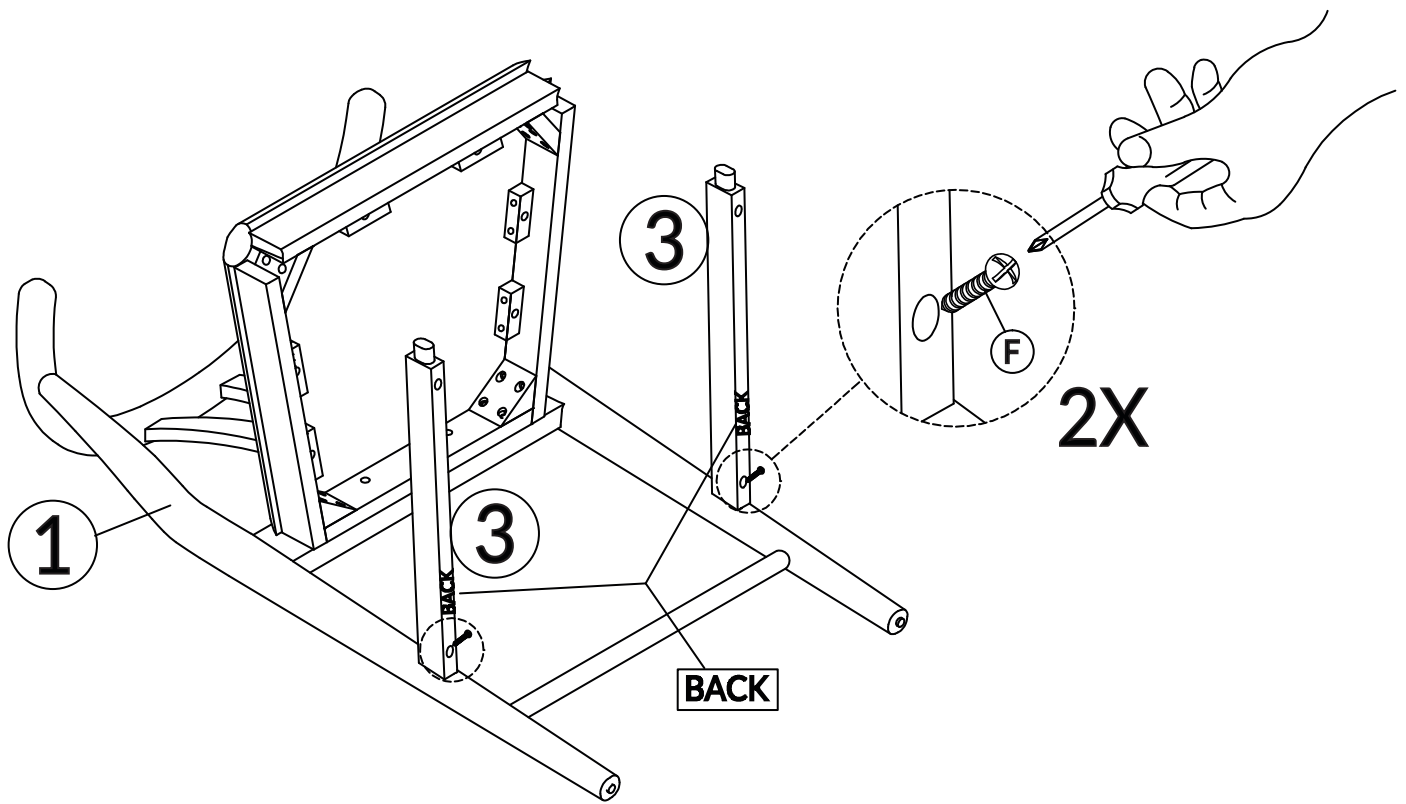

02

Hardware	Count
F	2

DO NOT TIGHTEN SCREW COMPLETELY.