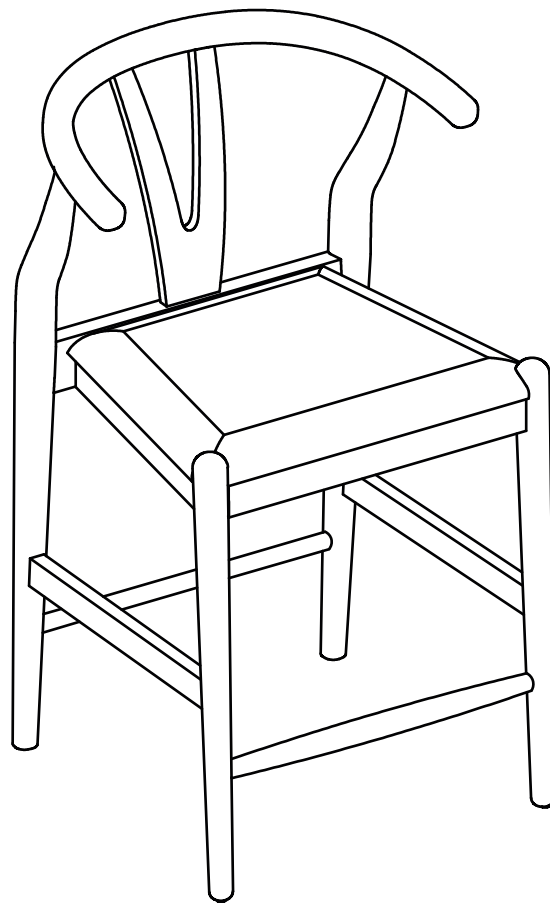

Boraam Industries

ASSEMBLY INSTRUCTIONS

SKU: 50524,50529 | WISHBONE HEIGHT KITCHEN STOOL

Weight Capacity

Locate the **HARDWARE PACK** which is attached to the shipping carton with red tape.

08/2024

Have questions about assembling your item?

Locate the
HARDWARE PACK
which is attached to the
shipping carton with red
tape.

Assembly Overview

PARTS

① (x1)		② (x1)	
Chair Back: 		Seat Frame: 	
③ (x2)	④ (x1)	⑤ (x1)	⑥ (x1)
Side Stretcher 	Leg-Left: 	Leg-Right: 	Footrest: 