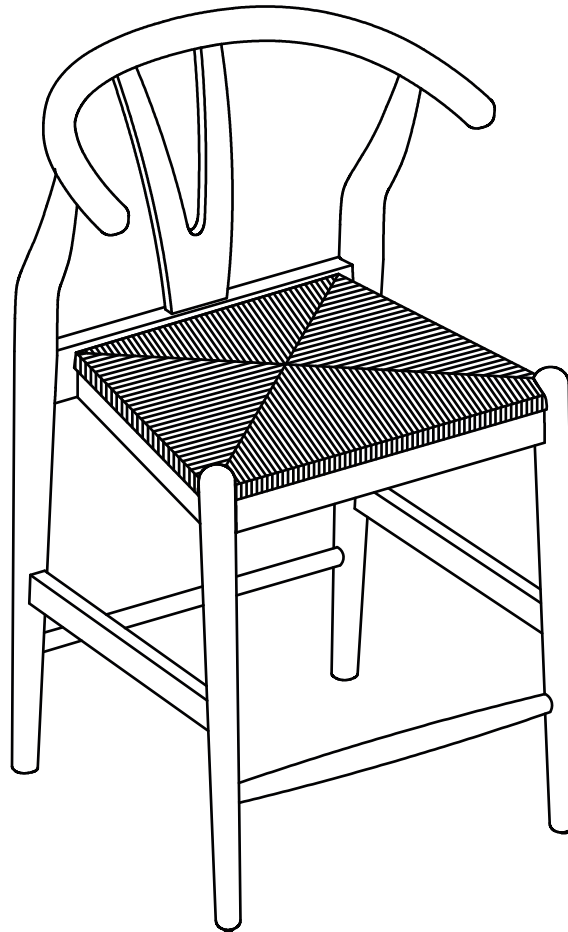

Boraam Industries

ASSEMBLY INSTRUCTIONS

SKU: 50024,50424,50029,50429
WISHBONE HEIGHT KITCHEN STOOL

Weight Capacity

Locate the **HARDWARE PACK** which is attached to the shipping carton with red tape.

08/2024

Locate the
HARDWARE PACK
which is attached to the
shipping carton with red
tape.

Assembly Overview

PARTS

① (x1)		② (x1)	
Chair Back: 		Seat Frame: 	
③ (x2)	④ (x1)	⑤ (x1)	⑥ (x1)
Side Stretcher 	Leg-Left: 	Leg-Right: 	Footrest: 