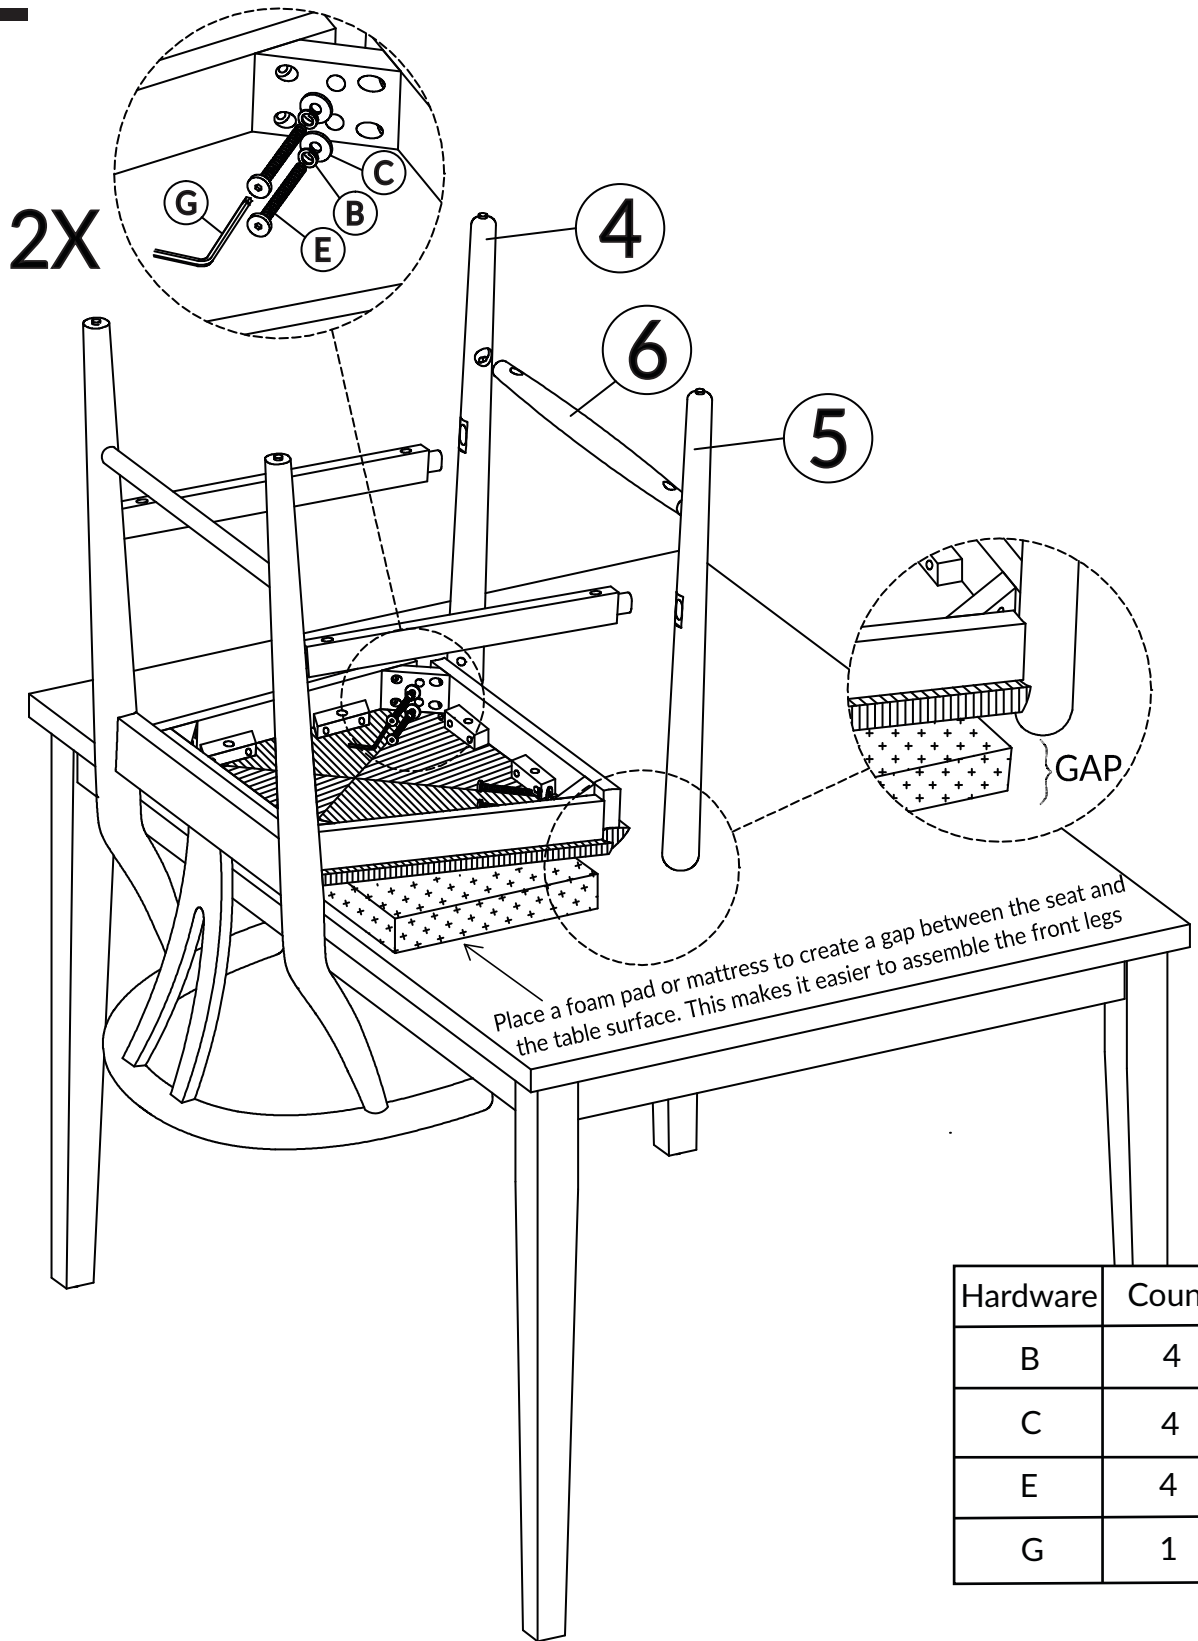

Locate the
HARDWARE PACK
which is attached to the
shipping carton with red
tape.

Assembly Overview

PARTS

① (x1)		② (x1)	
Chair Back: 		Seat Frame: 	
③ (x2)	④ (x1)	⑤ (x1)	⑥ (x1)
Side Stretcher 	Leg-Left: 	Leg-Right: 	Footrest: 

HARDWARE

Ⓐ (x2)	Ⓑ (x7)	Ⓒ (x7)	Ⓓ (x3)	Ⓔ (x4)	Ⓕ (x6)	Ⓖ (x1)
						
Wooden Dowel	Spring Washer	Flat Washer	Bolt M6x35	Bolt M6x60	Screw M4x35	Allen Wrench

01

Hardware	Count
A	2
B	3
C	3
D	3
G	1

DO NOT TIGHTEN BOLT COMPLETELY.

02

Hardware	Count
F	2

DO NOT TIGHTEN SCREW COMPLETELY.

03

DO NOT TIGHTEN BOLT COMPLETELY.

04

Hardware	Count
F	4

TIGHTEN BOLT AND SCREW COMPLETELY.