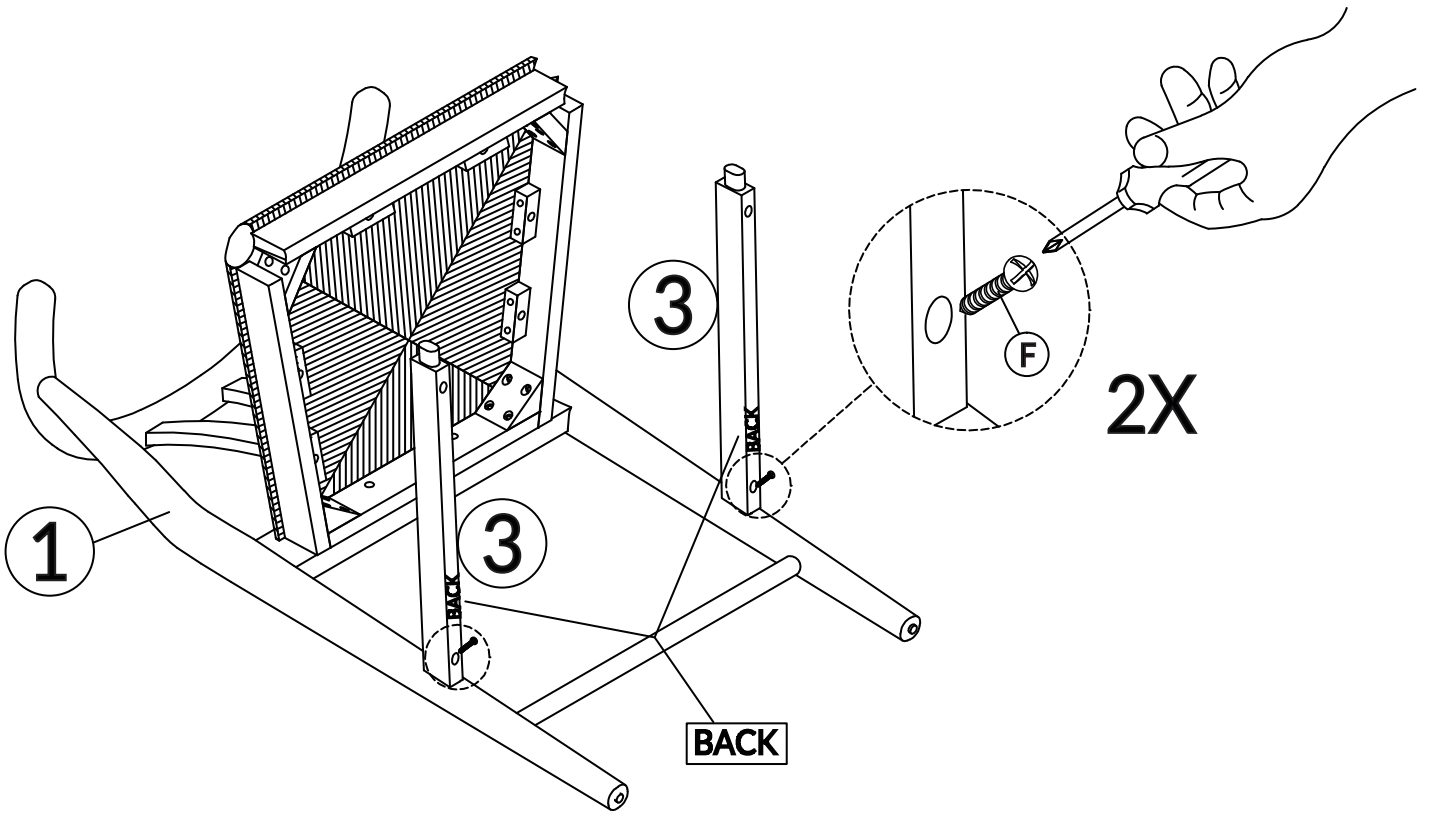

02

Hardware	Count
F	2

DO NOT TIGHTEN SCREW COMPLETELY.