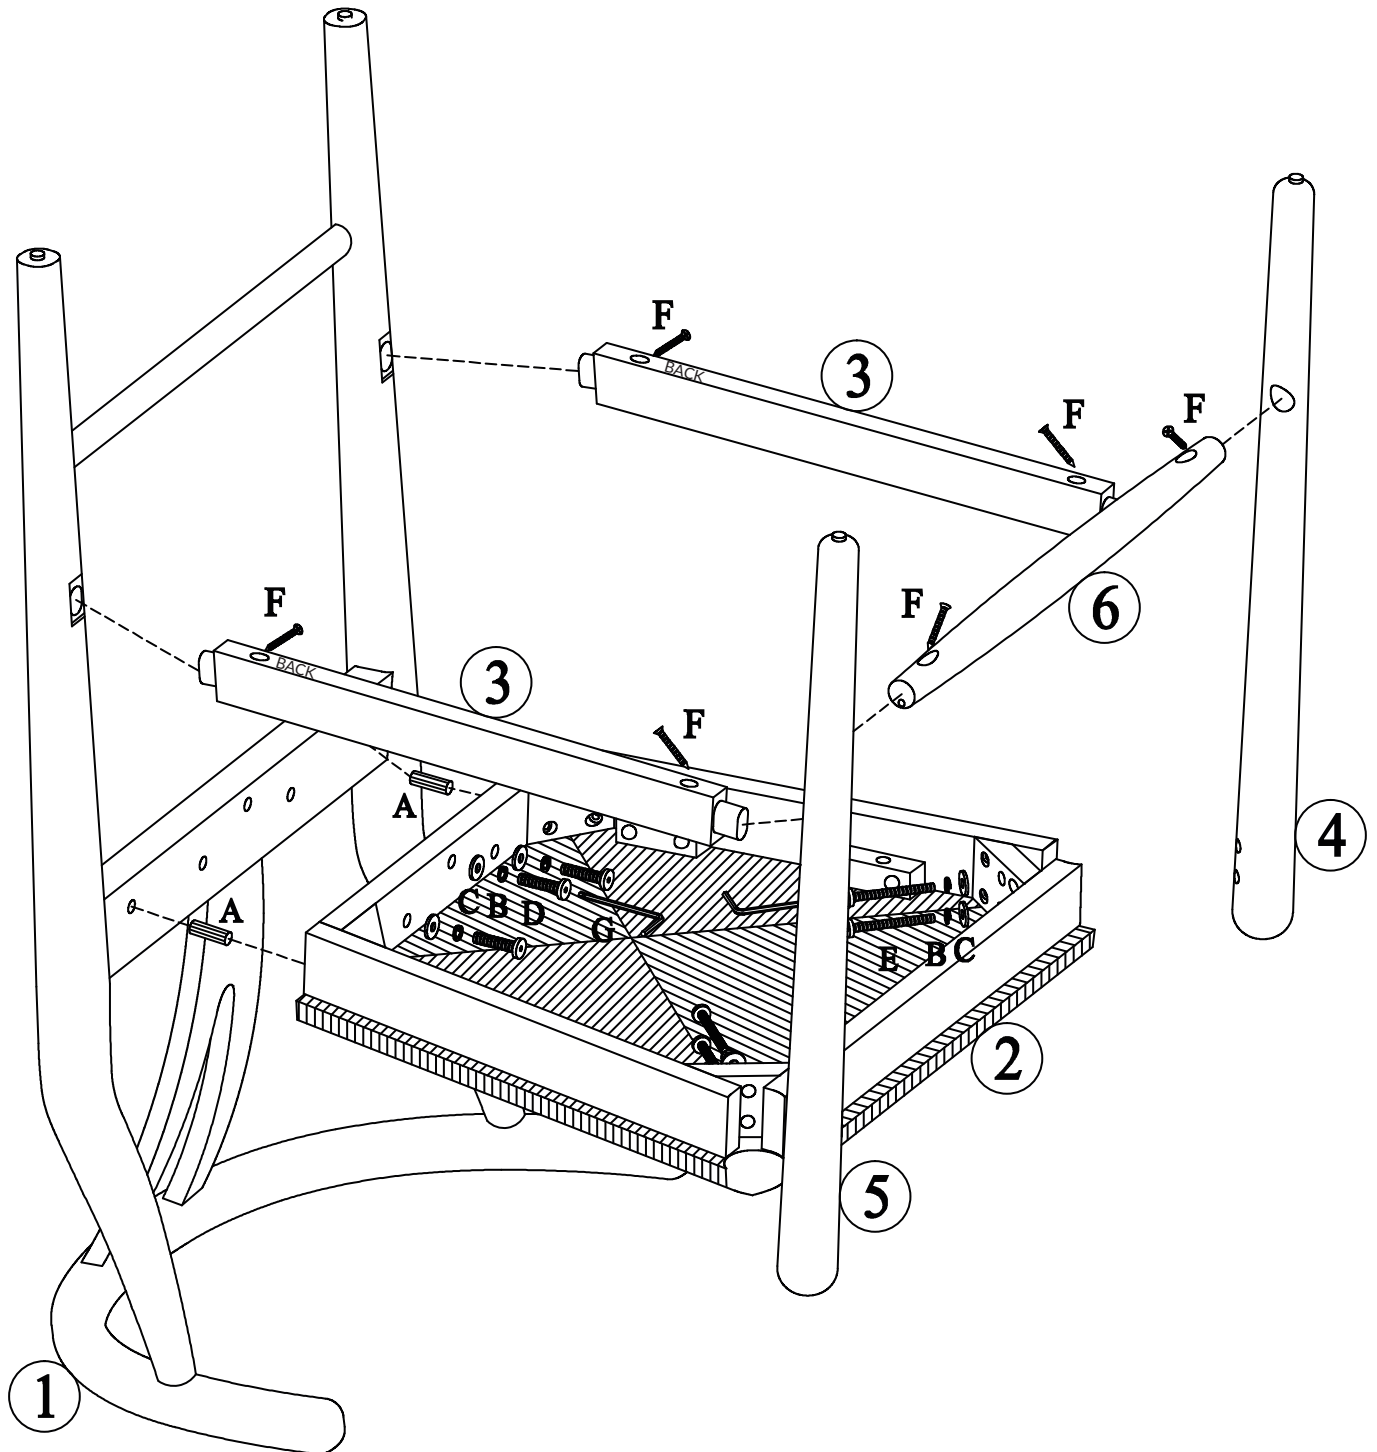

Boraam Industries

ASSEMBLY INSTRUCTIONS

SKU: 50024,50424,50029,50429
WISHBONE HEIGHT KITCHEN STOOL

Weight Capacity

Locate the **HARDWARE PACK** which is attached to the shipping carton with red tape.

08/2024

Locate the
HARDWARE PACK
which is attached to the
shipping carton with red
tape.

Assembly Overview

PARTS

① (x1)		② (x1)	
Chair Back: 		Seat Frame: 	
③ (x2)	④ (x1)	⑤ (x1)	⑥ (x1)
Side Stretcher 	Leg-Left: 	Leg-Right: 	Footrest: 