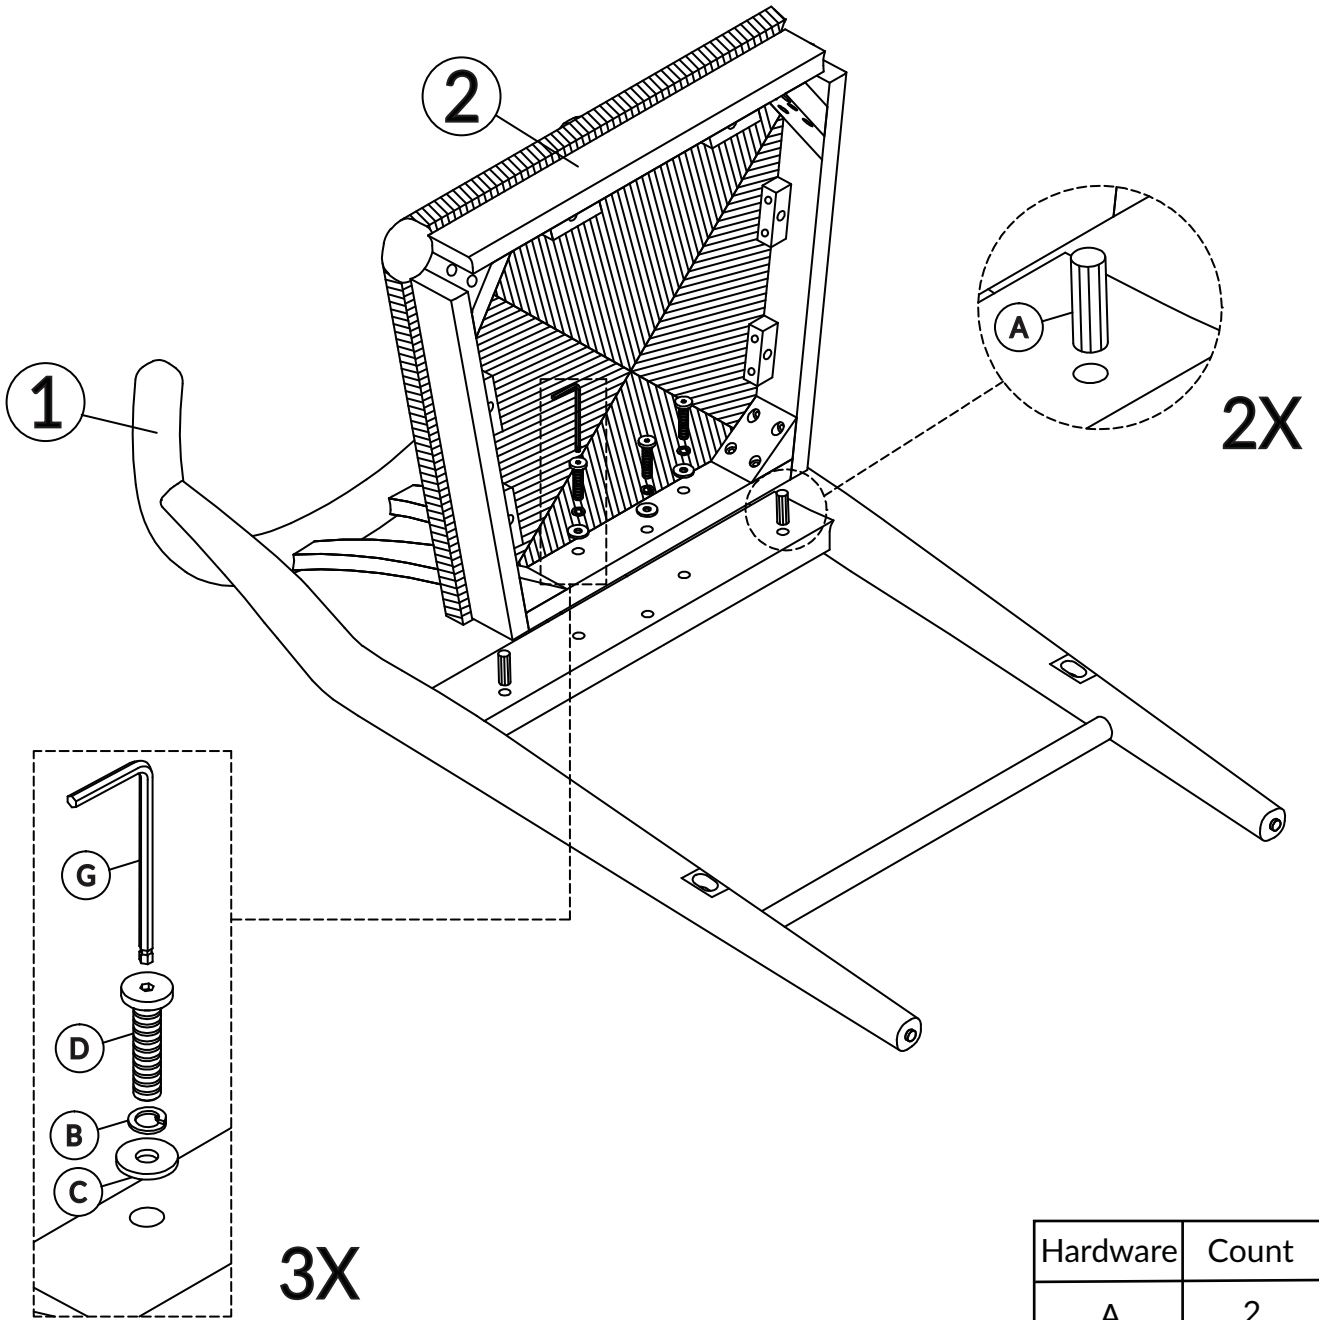

Locate the
HARDWARE PACK
which is attached to the
shipping carton with red
tape.

Assembly Overview

PARTS

① (x1)		② (x1)	
Chair Back: 		Seat Frame: 	
③ (x2)	④ (x1)	⑤ (x1)	⑥ (x1)
Side Stretcher 	Leg-Left: 	Leg-Right: 	Footrest: 

HARDWARE

Ⓐ (x2)	Ⓑ (x7)	Ⓒ (x7)	Ⓓ (x3)	Ⓔ (x4)	Ⓕ (x6)	Ⓖ (x1)
						
Wooden Dowel	Spring Washer	Flat Washer	Bolt M6x35	Bolt M6x60	Screw M4x35	Allen Wrench

01

Hardware	Count
A	2
B	3
C	3
D	3
G	1

DO NOT TIGHTEN BOLT COMPLETELY.