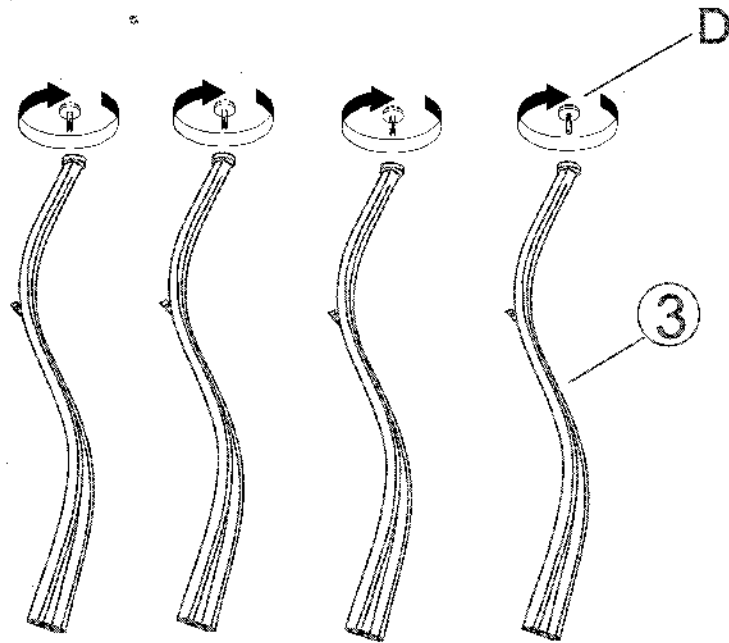

Boraam Industries

36"H/42"H BEAU PUB TABLE

ASSEMBLY INSTRUCTIONS

A

16PCS

B

4PCS

C

1PC

D

4PCS

①

②

③

④

01

02

03

BE SURE TO CHECK ALL
BOLTS ARE SECURELY TIGHTENED
PRIOR USING THIS ITEM