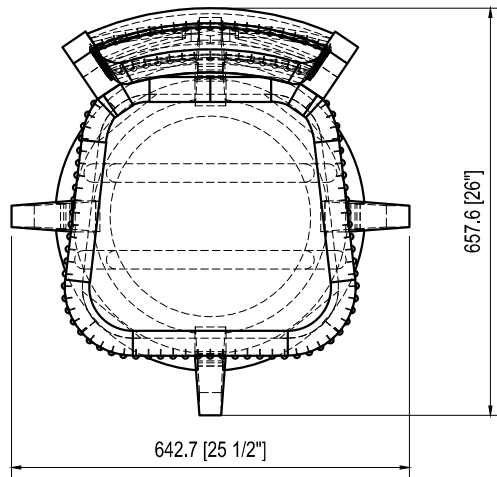

52929

Broadmoor Bar Height Swivel Stool

Cushion