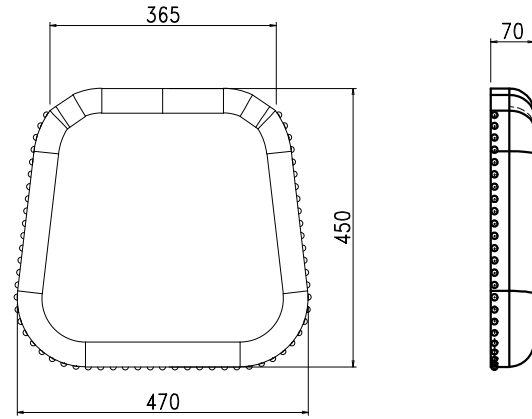

52929

Broadmoor Bar Height Swivel Stool

Cushion