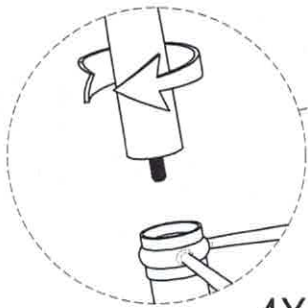

Boraam Industries

COARI BARSTOOL
ASSEMBLY INSTRUCTIONS

01

2

02

A

4 PCS

4X

1

03-OP1

4X

BE SURE TO CHECK ALL BOLTS ARE SECURELY TIGHTENED PRIOR USING THIS STOOL.

04-OP2

4X

BE SURE TO CHECK ALL BOLTS ARE SECURELY TIGHTENED PRIOR USING THIS STOOL.

TIGHTEN BOLT COMPLETELY.