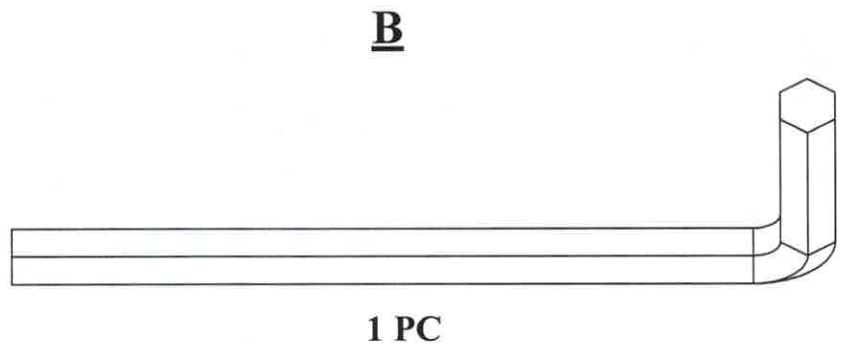

Boraam Industries

COARI BARSTOOL
ASSEMBLY INSTRUCTIONS

01

2

02

A

4 PCS

4X

1

03-OP1

4X

BE SURE TO CHECK ALL BOLTS ARE SECURELY TIGHTENED PRIOR USING THIS STOOL.

04-OP2

4X

BE SURE TO CHECK ALL BOLTS ARE SECURELY TIGHTENED PRIOR USING THIS STOOL.

TIGHTEN BOLT COMPLETELY.