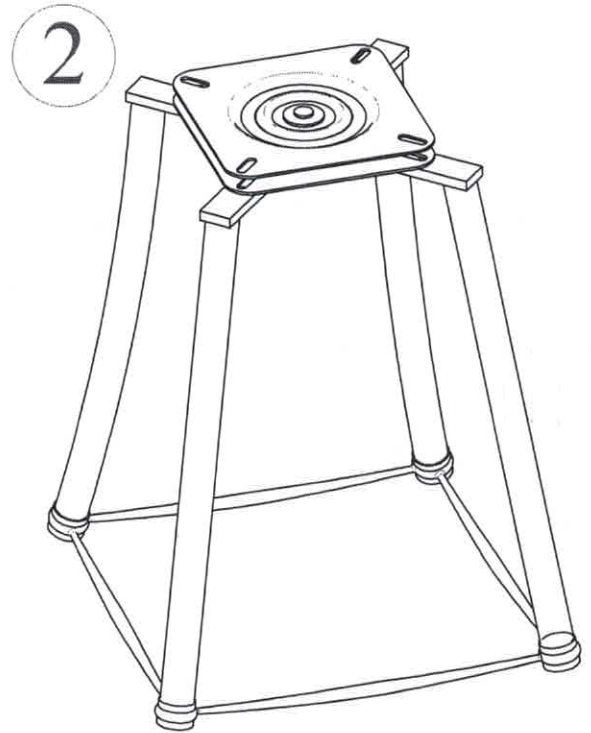

Boraam Industries

COARI BARSTOOL
ASSEMBLY INSTRUCTIONS

01

2

02

A

4 PCS

4X

1

03-OP1

4X

BE SURE TO CHECK ALL BOLTS ARE SECURELY TIGHTENED PRIOR USING THIS STOOL.

04-OP2

4X

BE SURE TO CHECK ALL BOLTS ARE SECURELY TIGHTENED PRIOR USING THIS STOOL.

TIGHTEN BOLT COMPLETELY.