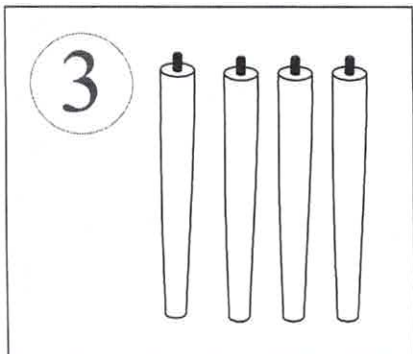

Boraam Industries

COARI BARSTOOL
ASSEMBLY INSTRUCTIONS

01

2

02

A

4 PCS

4X

1

03-OP1

4X

BE SURE TO CHECK ALL BOLTS ARE SECURELY TIGHTENED PRIOR USING THIS STOOL.

04-OP2

4X

BE SURE TO CHECK ALL BOLTS ARE SECURELY TIGHTENED PRIOR USING THIS STOOL.

TIGHTEN BOLT COMPLETELY.