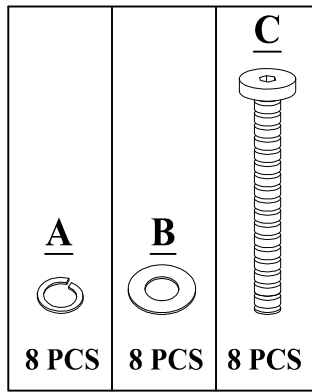

(847)949-6300 (M-F, 9am-5pm CST)

www.boraamindustries.com

customerservice@boraamindustries.com

01

TIGHTEN BOLT COMPLETELY.

BE SURE TO CHECK ALL BOLTS ARE SECURELY TIGHTENED PRIOR USING THIS TABLE.