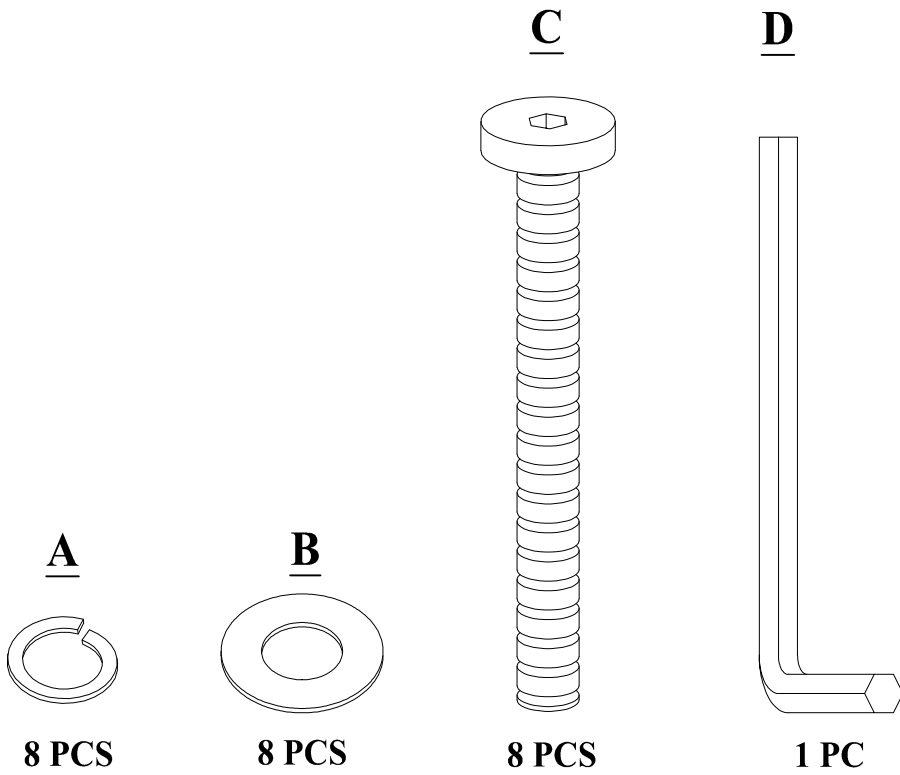

Boraam Industries

JAMIE DINING TABLE

ASSEMBLY INSTRUCTIONS

PLEASE READ ME FIRST

- Have questions about assembling your item?

- Item or parts damaged?

- Missing a part?

- We're here to help!

(847)949-6300 (M-F, 9am-5pm CST)

www.boraamindustries.com

customerservice@boraamindustries.com

01

TIGHTEN BOLT COMPLETELY.

BE SURE TO CHECK ALL BOLTS ARE SECURELY TIGHTENED PRIOR USING THIS TABLE.