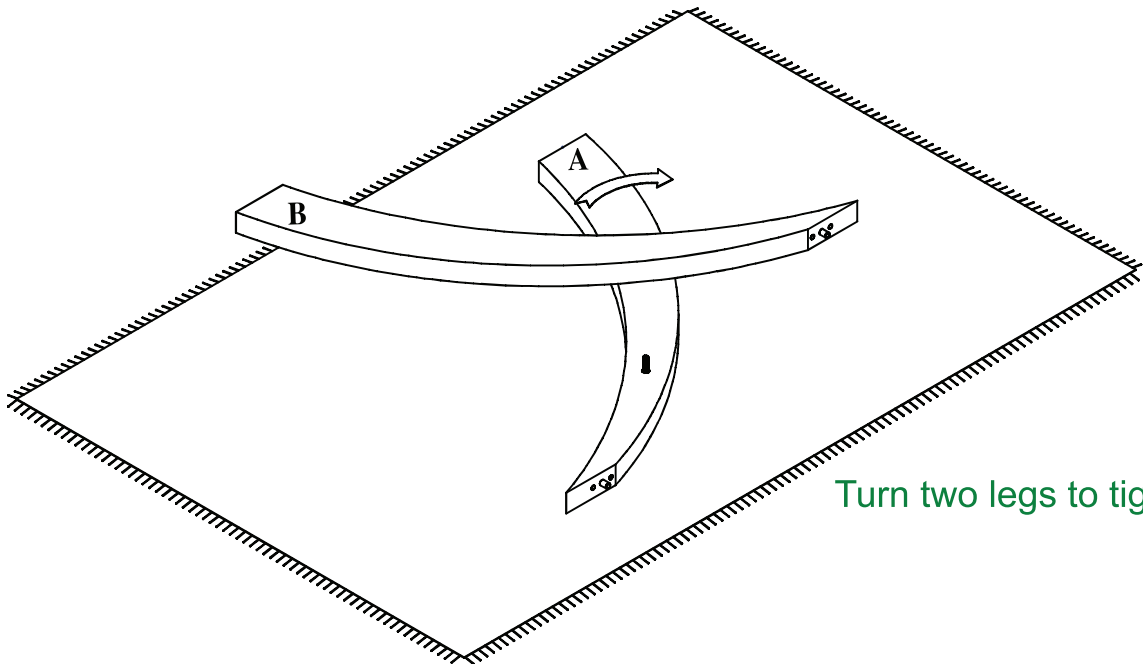

Locate the **HARDWARE PACK** which is attached to the shipping carton with red tape.

A

Threaded rod
M8*40
1 PC

B

Plastic Washer
1 PC

C

M8*40
8 PCS

D

1 PC

01

2

B

A

TIGHTEN BOLT COMPLETELY.

02

Turn two legs to tighten

TIGHTEN BOLT COMPLETELY.

03

TIGHTEN BOLT COMPLETELY.

04

Remove wooden board connector from table top with Allen key provided. Please keep the hardware for step 06.

Refer to the instructional video on our website before attempting this step.