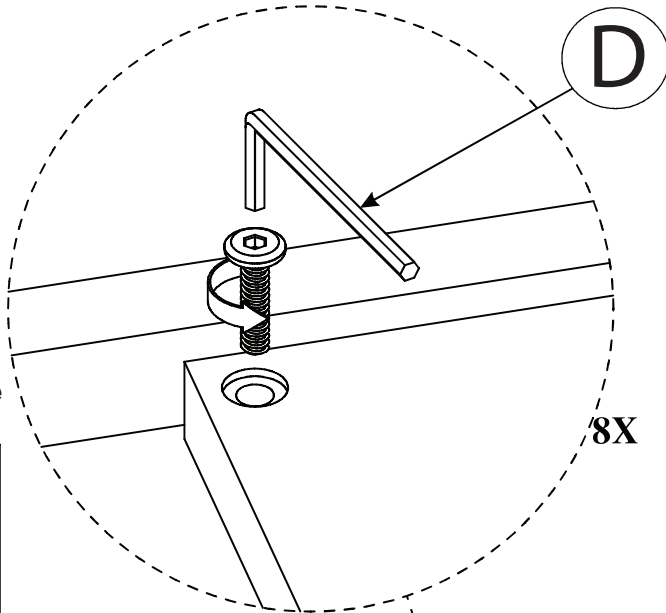

Locate the **HARDWARE PACK** which is attached to the shipping carton with red tape.

A

Threaded rod
M8*40
1 PC

B

Plastic Washer
1 PC

C

M8*40
8 PCS

D

1 PC

01

2

B

A

TIGHTEN BOLT COMPLETELY.

02

Turn two legs to tighten

TIGHTEN BOLT COMPLETELY.

03

TIGHTEN BOLT COMPLETELY.

04

Remove wooden board connector from table top with Allen key provided. Please keep the hardware for step 06.

Refer to the instructional video on our website before attempting this step.