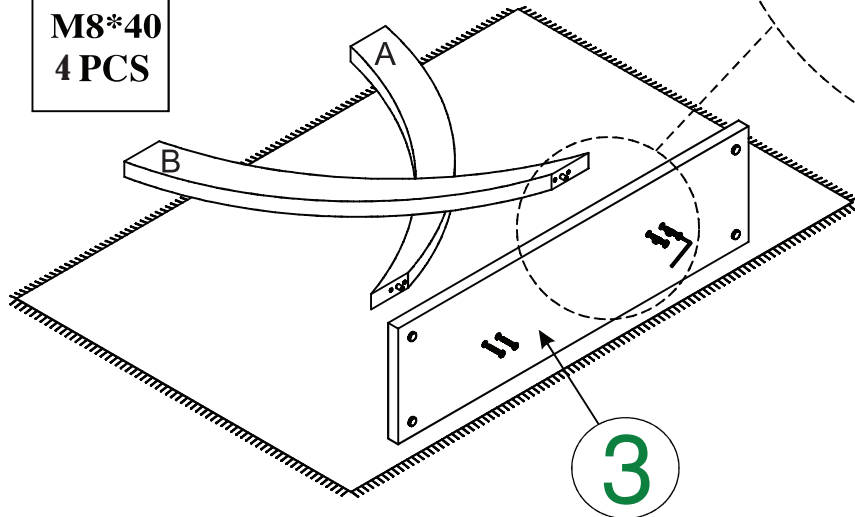

Locate the **HARDWARE PACK** which is attached to the shipping carton with red tape.

A

Threaded rod
M8*40
1 PC

B

Plastic Washer
1 PC

C

M8*40
8 PCS

D

1 PC

01

2

B

A

TIGHTEN BOLT COMPLETELY.

02

Turn two legs to tighten

TIGHTEN BOLT COMPLETELY.

03

TIGHTEN BOLT COMPLETELY.

04

Remove wooden board connector from table top with Allen key provided. Please keep the hardware for step 06.

Refer to the instructional video on our website before attempting this step.