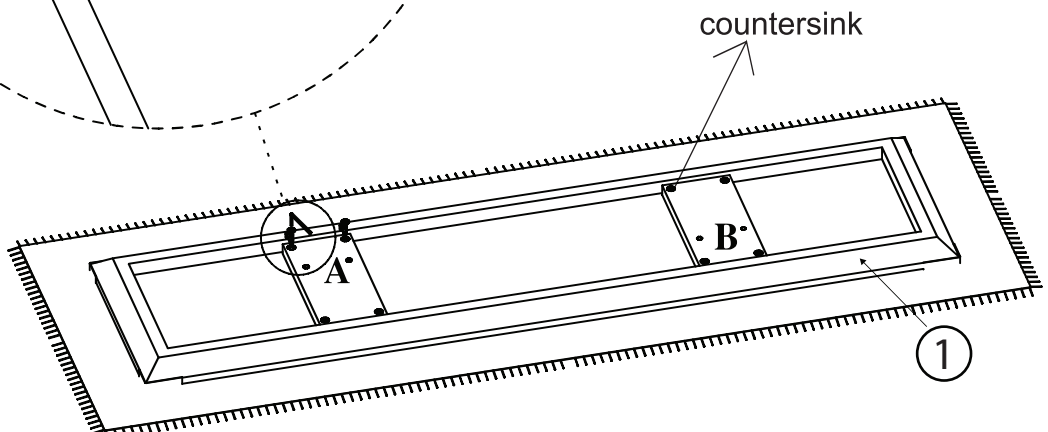

TIGHTEN BOLT COMPLETELY.

03

TIGHTEN BOLT COMPLETELY.

04

Remove wooden board connector from table top with Allen key provided. Please keep the hardware for step 06.

Refer to the instructional video on our website before attempting this step.

<https://boraamindustries.com/boraam/rasmus-console-table/>

! Hardware Included

05

Align wooden board connector to match A - A, B - B

TIGHTEN BOLT COMPLETELY.

06

Hardware Included

-Align all bolts with the bolt holes and turn by finger 2 turns.
-Once All bolts alignment is confirmed, tighten securely using provided allen key.