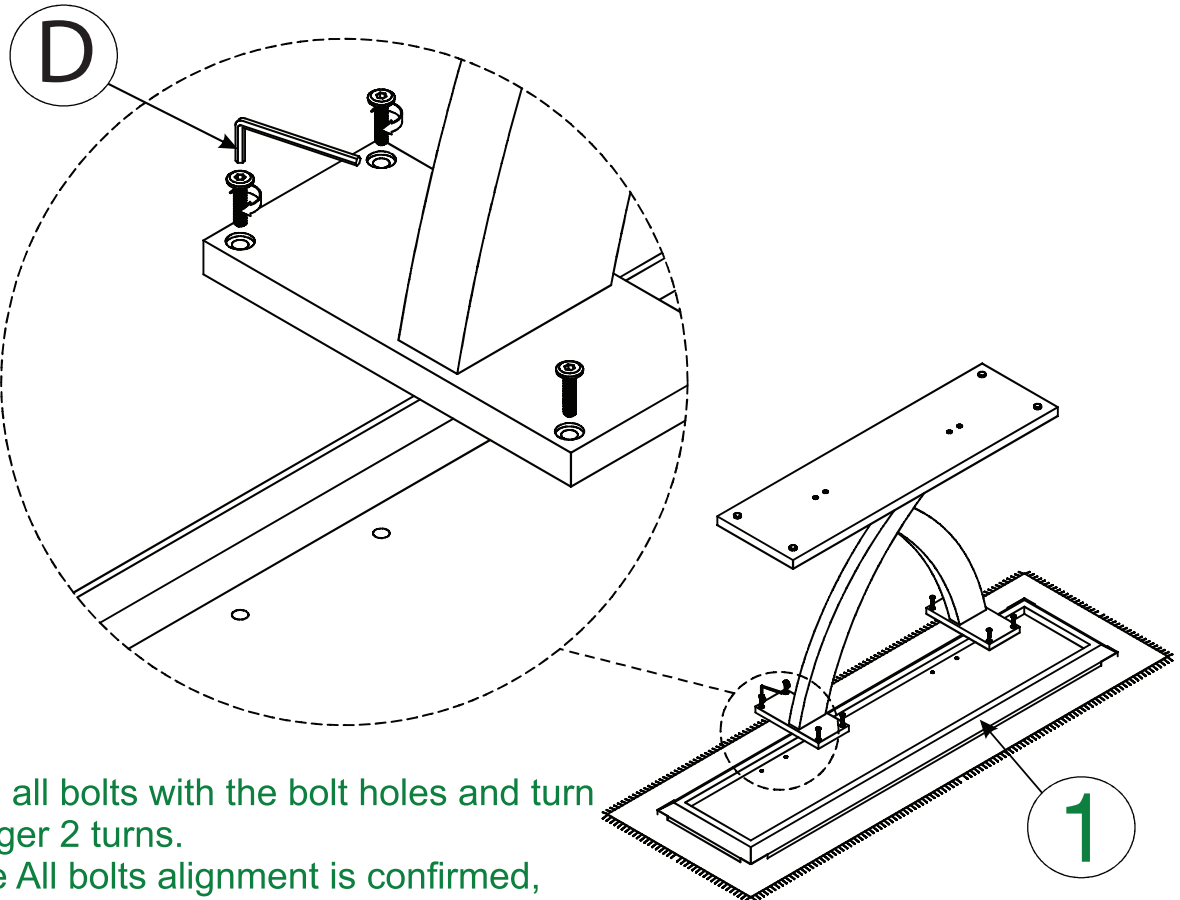

TIGHTEN BOLT COMPLETELY.

03

TIGHTEN BOLT COMPLETELY.

04

Remove wooden board connector from table top with Allen key provided. Please keep the hardware for step 06.

Refer to the instructional video on our website before attempting this step.

<https://boraamindustries.com/boraam/rasmus-console-table/>

! Hardware Included

05

Align wooden board connector to match A - A, B - B

TIGHTEN BOLT COMPLETELY.

06

Hardware Included

-Align all bolts with the bolt holes and turn by finger 2 turns.
-Once All bolts alignment is confirmed, tighten securely using provided allen key.

Warning:

Serious injuries can occur from the Console table tip-over

BE SURE TO CHECK ALL BOLTS ARE SECURELY
TIGHTENED PRIOR USING THIS TABLE.