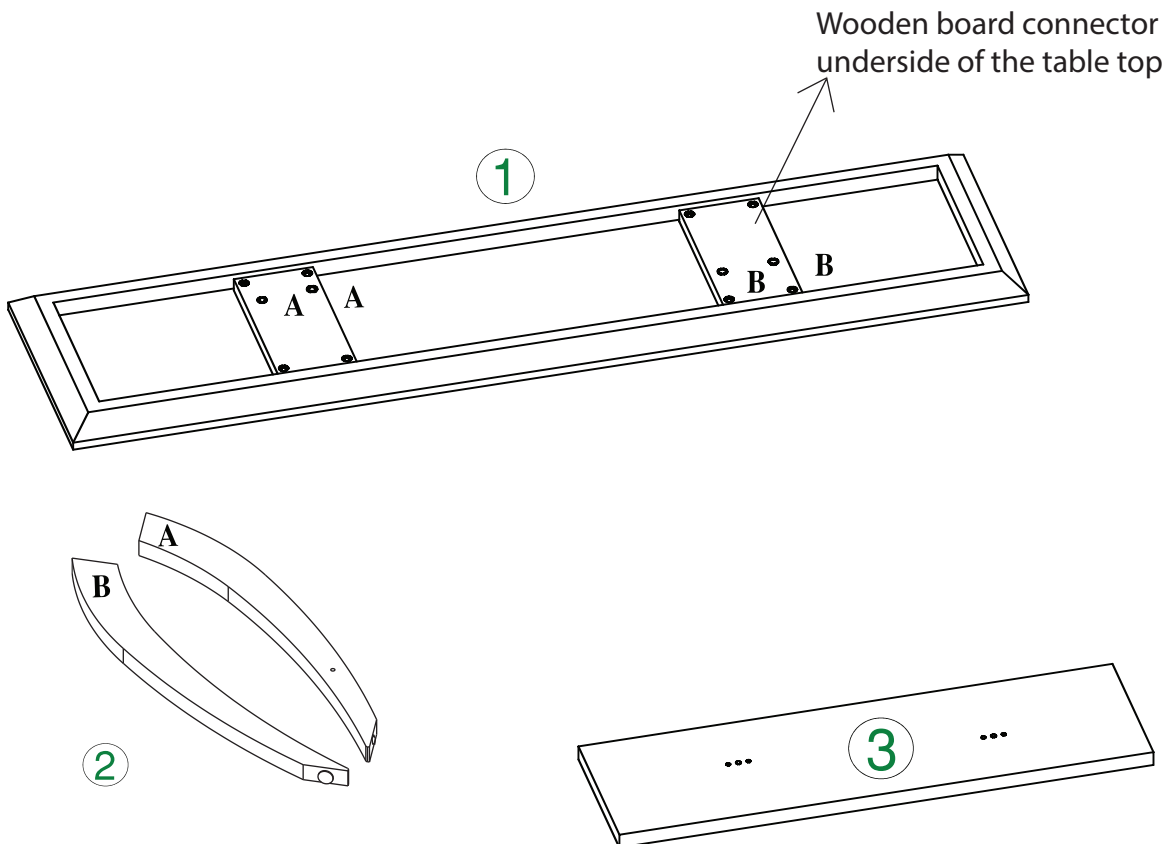

Locate the **HARDWARE PACK** which is attached to the shipping carton with red tape.

A

Threaded rod
M8*40
1 PC

B

Plastic Washer
1 PC

C

M8*40
8 PCS

D

1 PC

01

2

B

A

TIGHTEN BOLT COMPLETELY.

02

Turn two legs to tighten