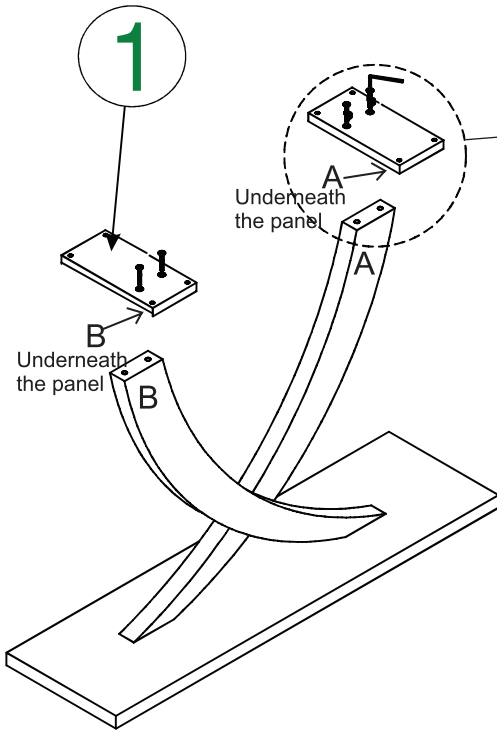

1 PC

01

2

B

A

TIGHTEN BOLT COMPLETELY.

02

Turn two legs to tighten

TIGHTEN BOLT COMPLETELY.

03

TIGHTEN BOLT COMPLETELY.

04

Remove wooden board connector from table top with Allen key provided. Please keep the hardware for step 06.

Refer to the instructional video on our website before attempting this step.

<https://boraamindustries.com/boraam/rasmus-console-table/>

! Hardware Included

05

Align wooden board connector to match A - A, B - B

TIGHTEN BOLT COMPLETELY.

06

Hardware Included

-Align all bolts with the bolt holes and turn by finger 2 turns.
-Once All bolts alignment is confirmed, tighten securely using provided allen key.