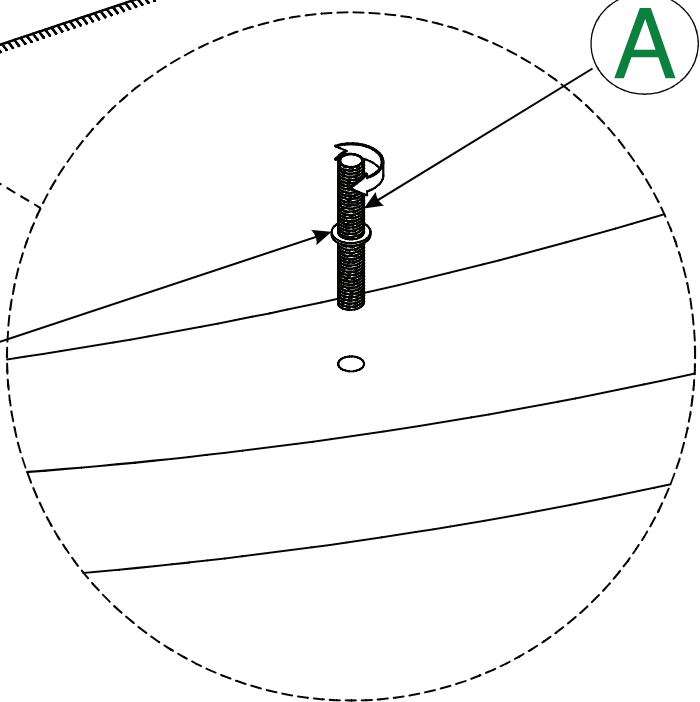

1 PC

01

2

B

A

TIGHTEN BOLT COMPLETELY.

02

Turn two legs to tighten

TIGHTEN BOLT COMPLETELY.

03

TIGHTEN BOLT COMPLETELY.

04

Remove wooden board connector from table top with Allen key provided. Please keep the hardware for step 06.

Refer to the instructional video on our website before attempting this step.