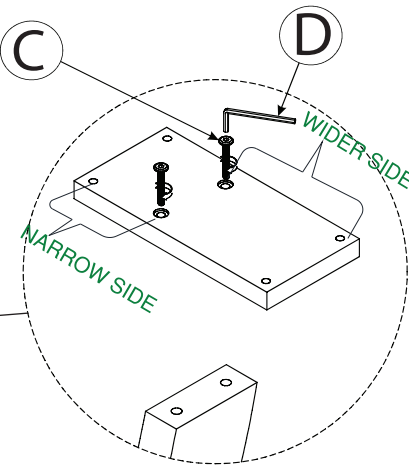

Locate the **HARDWARE PACK** which is attached to the shipping carton with red tape.

A

Threaded rod
M8*40
1 PC

B

Plastic Washer
1 PC

C

M8*40
8 PCS

D

1 PC

01

2

B

A

TIGHTEN BOLT COMPLETELY.

02

Turn two legs to tighten

TIGHTEN BOLT COMPLETELY.

03

TIGHTEN BOLT COMPLETELY.

04

Remove wooden board connector from table top with Allen key provided. Please keep the hardware for step 06.

Refer to the instructional video on our website before attempting this step.

<https://boraamindustries.com/boraam/rasmus-console-table/>

! Hardware Included

05

Align wooden board connector to match A - A, B - B

TIGHTEN BOLT COMPLETELY.

06

Hardware Included

-Align all bolts with the bolt holes and turn by finger 2 turns.
-Once All bolts alignment is confirmed, tighten securely using provided allen key.