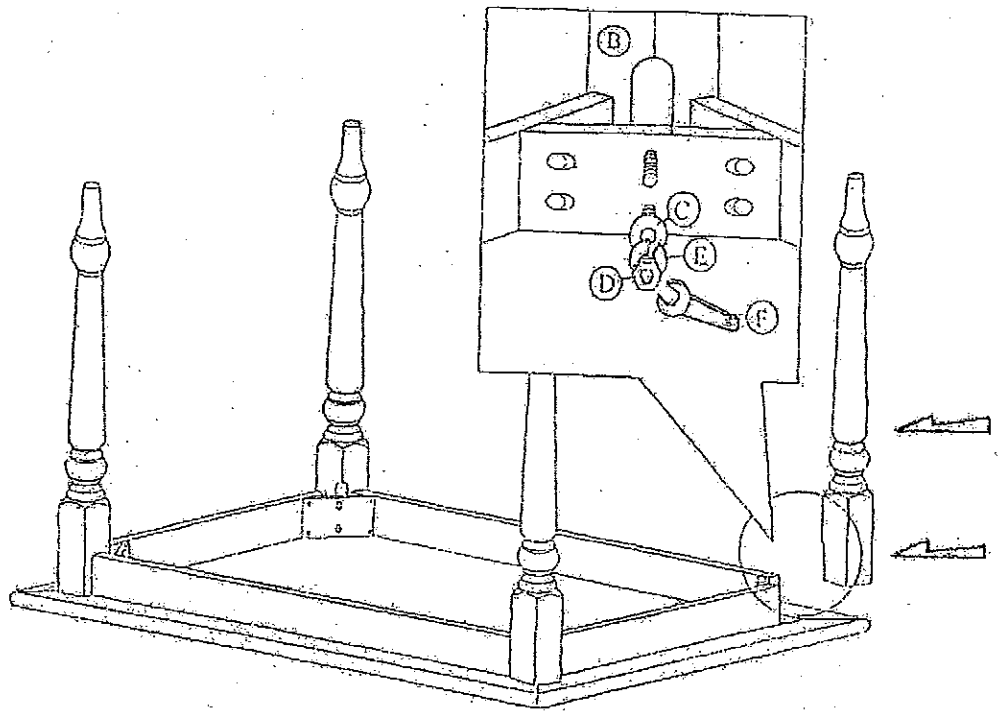

70100 / 70500

ASSEMBLY INSTRUCTIONS

NO.	DESCRIPTION		QTY
A.	TABLE TOP		1 PC
B	TABLE LEG		4 PCS
C	FLAT WASHER		8 PCS
D	HEX NUT		8 PCS
E	SPRING WASHER		8 PCS
F	SPANNER		1 PC

1. TURN THE UNDERSIDE OF THE FARM HOUSE TABLE OVER AND PLACE IT ON A PIECE OF CLOTH ON THE FLOOR.
2. FIX THE TURNED LEG TO THE CORNER OF THE APRON WITH FLAT WASHER, SPRING WASHER AND HEX NUT USING THE SPANNER PROVIDED TO TIGHTEN.
3. REPEAT THE SAME OF THE OTHER THREE LEG.
4. TURN THE ASSEMBLE TABLE OVER CAREFULLY.